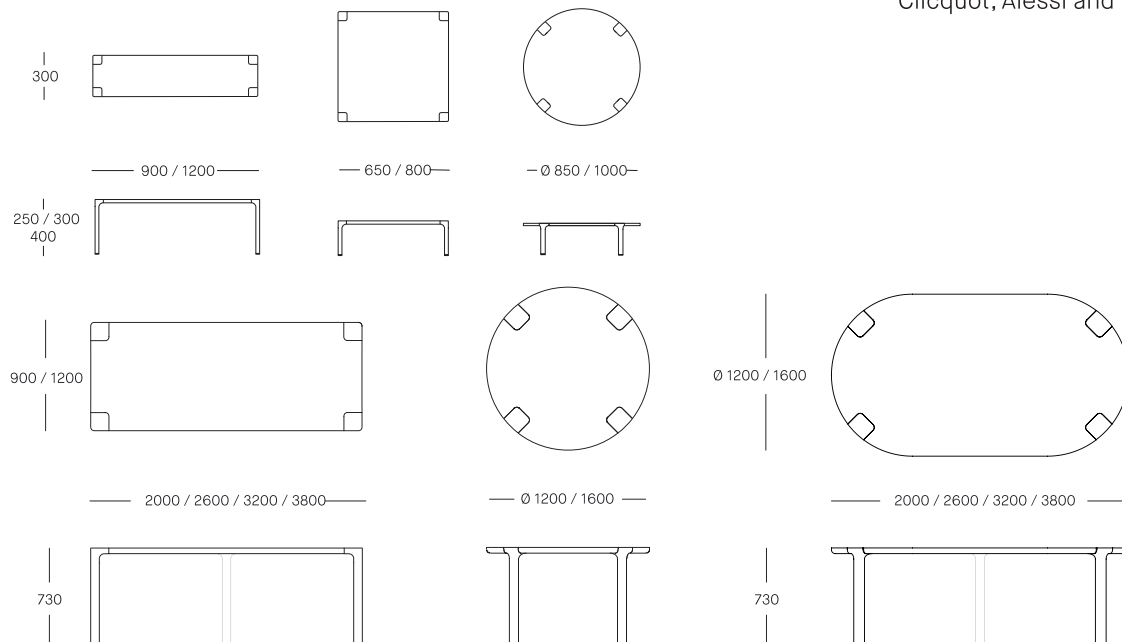

variations & dimensions

molloy coffee table

Finishes: Ash, Black Stained Ash, Oak, Walnut

Dimensions:

- Rectangle: 900W / 1200W x 300D x 400H mm
 - Square: 650W / 800W x 650D / 800D x 300H mm
 - Round: Ø850 x 250H / Ø1000 x 300H mm
- Custom sizes available

molloy dining table

Finishes: Ash, Black Stained Ash, Oak, Walnut

Dimensions:

- Rectangle / Obround 4 legs:
max 2600W x 900D / 1200D x 730H mm
 - Rectangle / Obround 5 Legs:
3200W / 3800 W x 900D / 1200D x 730H mm
 - Square:
900W / 1200W x 900D / 1200W x 730H mm
 - Round:
Ø1200 / Ø1600 x 730H mm
- Custom sizes available