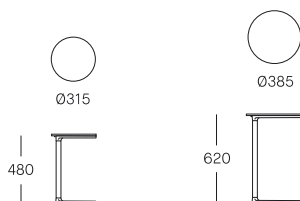

nest

Solid Finishes: Walnut, Oak, Black Stained Ash, Ash

Dimensions:

- small: Ø315 X 480H
- large: Ø385 X 620H

nest modular

Top: Black/ White Laminate or Timber Veneer in Ash, Black Stained Ash, Oak or Walnut

Frame: Aluminium in Black or White Powdercoat

Dimensions:

- small: Ø315 X 480H
- large: Ø385 X 620H

adam goodrum

A firm believer that every environment is defined by the objects within it, Adam Goodrum designs with the philosophy that an object must therefore justify its existence – through its story and detailing. For this reason, his designs celebrate process and craftsmanship, and accentuate components and joinery to create functional pieces with spirit and personality.