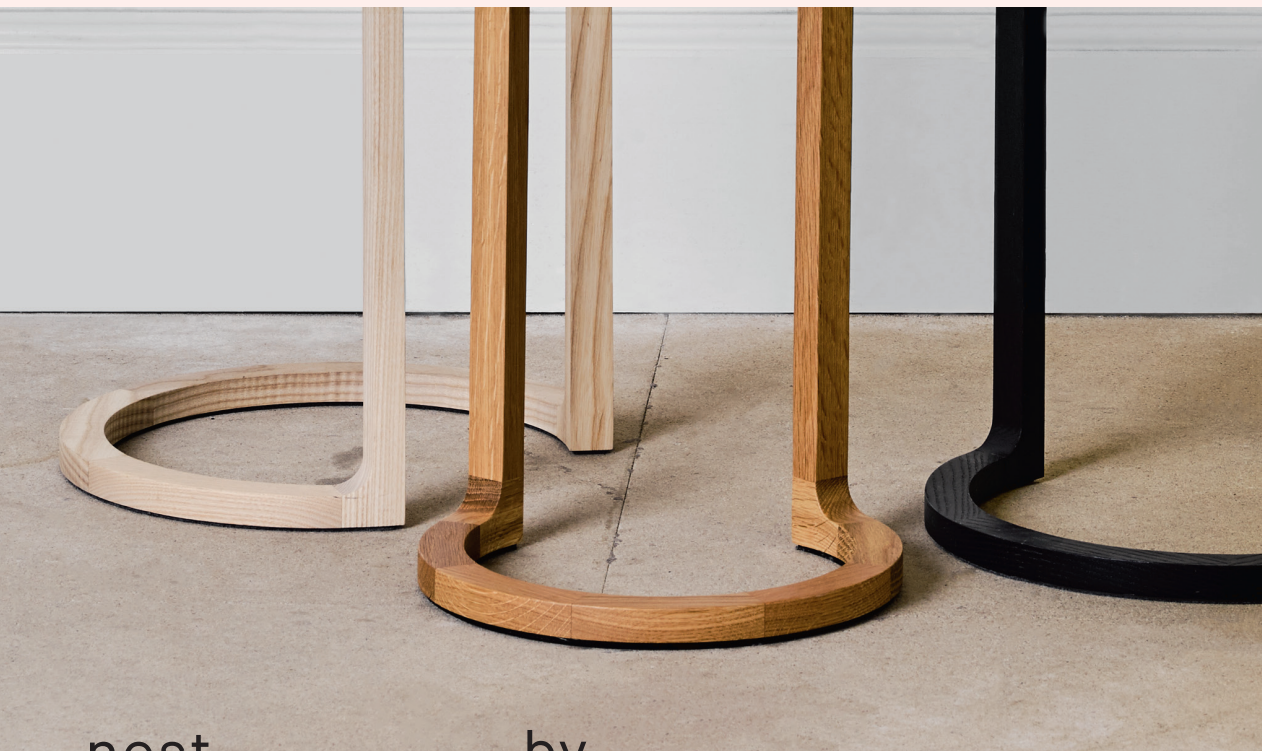

n

a

nest

by
adam goodrum

naudesign.com.au
info@naudesign.com.au
@nau_design

nau is a contemporary design brand, offering furniture, lighting, and accessories by a collective of Australia's most curious and talented designers.

u