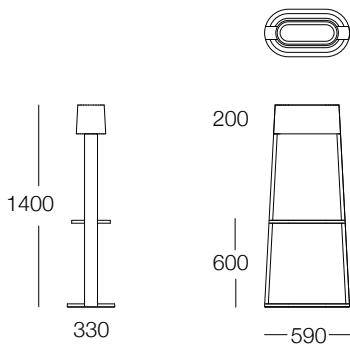

variations & dimensions

stack

Finishes (Stand): Ash, Oak or Walnut

Finishes (Shade): Black Stained Timber

Dimensions: 330D x 590W x 1400H mm

zachary hanna

Zachary Hanna is a Sydney-based designer who creates objects, products and furniture.