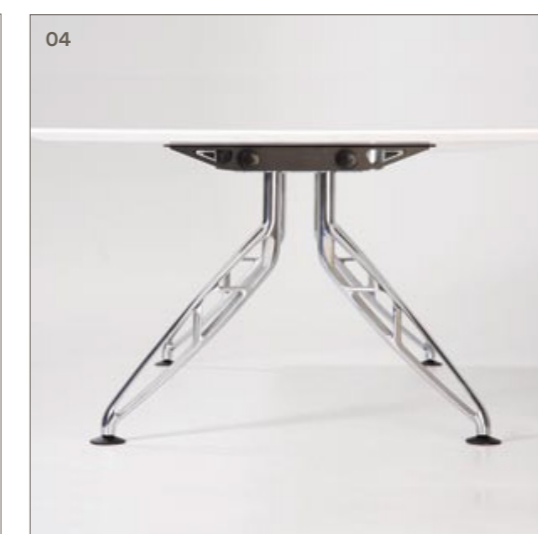

Trapeze

Furniture for the Curious

Trapeze

Executive Table Base.

TRAPEZE is an award winning innovative table base system with a unique profile, designed for commercial applications and suitable for a variety of configurations including desks, meeting tables and boardroom tables.

01 Activity infill trays
The table features activity infill trays that have been designed and manufactured using 100% post-consumer recycled materials and are interchangeable.

02 Top leg support horn
Common components are used to assist in modular design for different sizes and shapes of tables. By adding additional legs and top horns, the possibilities with EONA are endless. The Trapeze leg features

a steel threaded insert which is encased in the die cast aluminium. The steel thread provides a much stronger connection from the top horn to the leg than if the aluminium was threaded for attachment to the top horn

03 Finishes
Standard finish is polished aluminium legs with black framework. Trapeze legs can also be powdercoated in colours to suit the specification of the project

04/5 Features
Trapeze table legs can be set at varying stances:
0 degrees / 22.5 degrees / 45 degrees
Legs can be positioned in the top horns a narrow stance for tables up to 1400mm deep, and a wide stance for tables up to 1600mm deep. Deeper tables can be provided using XL top horns which can suit tables up to 2100mm deep.