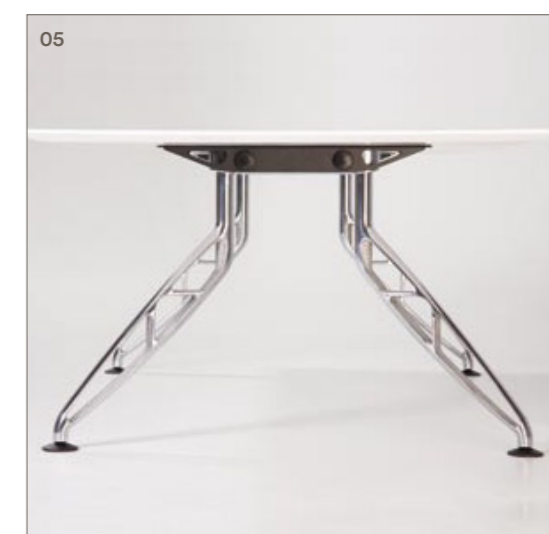

Trapeze

Furniture for the Curious

Trapeze

Executive Table Base.

TRAPEZE is an award winning innovative table base system with a unique profile, designed for commercial applications and suitable for a variety of configurations including desks, meeting tables and boardroom tables.

01 Activity infill trays
The table features activity infill trays that have been designed and manufactured using 100% post-consumer recycled materials and are interchangeable.

02 Top leg support horn
Common components are used to assist in modular design for different sizes and shapes of tables. By adding additional legs and top horns, the possibilities with EONA are endless. The Trapeze leg features

a steel threaded insert which is encased in the die cast aluminium. The steel thread provides a much stronger connection from the top horn to the leg than if the aluminium was threaded for attachment to the top horn

03 Finishes
Standard finish is polished aluminium legs with black framework. Trapeze legs can also be powdercoated in colours to suit the specification of the project

04/5 Features
Trapeze table legs can be set at varying stances:
0 degrees / 22.5 degrees / 45 degrees
Legs can be positioned in the top horns a narrow stance for tables up to 1400mm deep, and a wide stance for tables up to 1600mm deep. Deeper tables can be provided using XL top horns which can suit tables up to 2100mm deep.