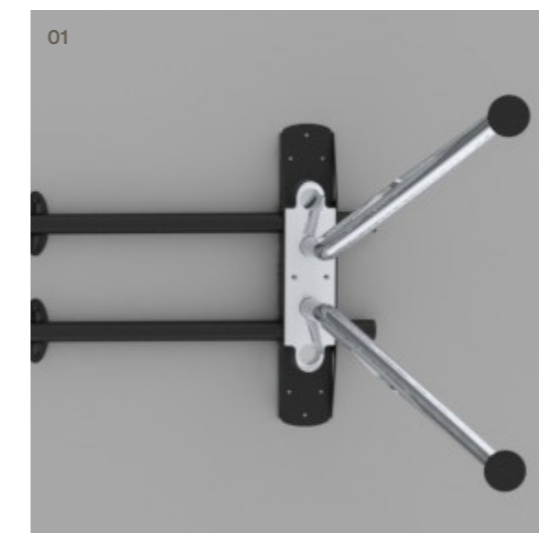

Trapeze

Furniture for the Curious

Trapeze

Executive Table Base.

TRAPEZE is an award winning innovative table base system with a unique profile, designed for commercial applications and suitable for a variety of configurations including desks, meeting tables and boardroom tables.

01 Activity infill trays
The table features activity infill trays that have been designed and manufactured using 100% post-consumer recycled materials and are interchangeable.

02 Top leg support horn
Common components are used to assist in modular design for different sizes and shapes of tables. By adding additional legs and top horns, the possibilities with EONA are endless. The Trapeze leg features

a steel threaded insert which is encased in the die cast aluminium. The steel thread provides a much stronger connection from the top horn to the leg than if the aluminium was threaded for attachment to the top horn

03 Finishes
Standard finish is polished aluminium legs with black framework. Trapeze legs can also be powdercoated in colours to suit the specification of the project

04/5 Features
Trapeze table legs can be set at varying stances:
0 degrees / 22.5 degrees / 45 degrees
Legs can be positioned in the top horns a narrow stance for tables up to 1400mm deep, and a wide stance for tables up to 1600mm deep. Deeper tables can be provided using XL top horns which can suit tables up to 2100mm deep.