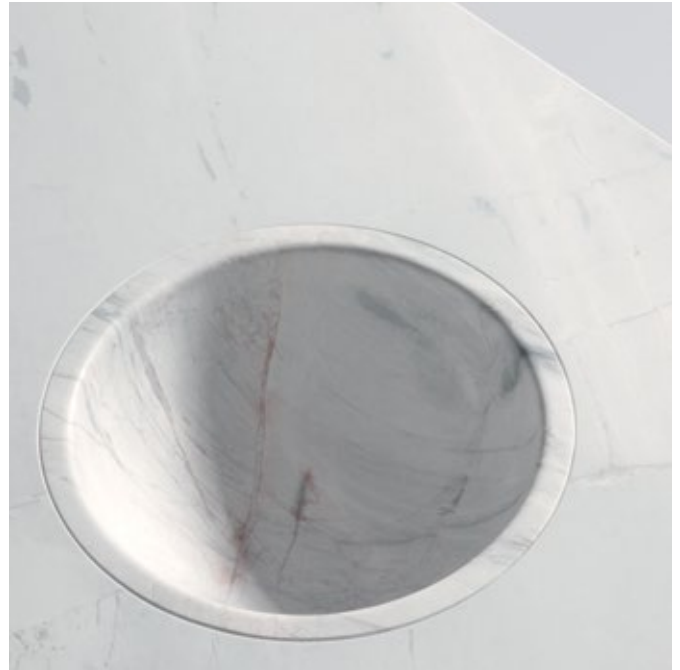

NEW VOLUMES™

Bacchus

Bacchus c/o Tom Skeeahan

A hollowed cavity functions as a bowl to be filled with fruit, flowers, ice or whatever you desire.

While built from simple forms, Bacchus is a table that's intended to spark curiosity. Comprising three legs, minimal oval top and hollowed bowl cavity, each form unites to create a centerpiece encouraging you to style it in a way that fits your function and curiosity. Exaggerated proportions and the weight of each element grounds the table, giving it a permanent place in its environment.

Bacchus
1000 x 600 x 425H
89.2kg