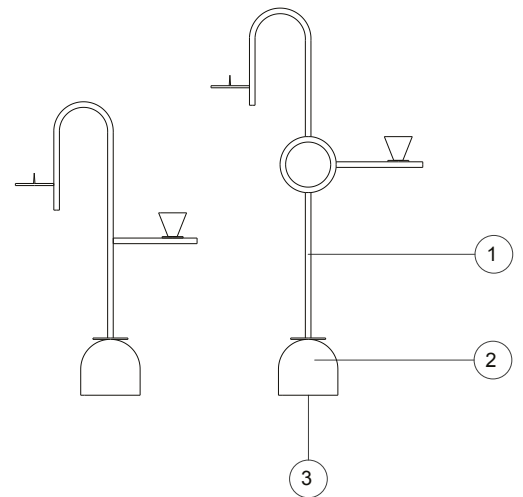

BLUE CANDLEHOLDERS

Thomas Dariel

cappellini

Set of candle holders in curve rod and metal sheet, polish lacquered in indigo blue color.

Used materials

Structure:

1. Curved rod and metal sheet, blue indigo glossy lacquered

Base:

2. Metal base blue indigo glossy lacquered

Feet:

3. Black felt

Dimensions

PO_1703

43
17"

26
10 1/4"

8,5
3 1/4"

PO_1704

56
22"

30
11 3/4"

8,5
3 1/4"