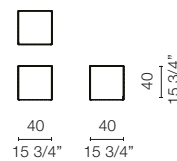

- Red (Ral 3003)
- Pink (Ral 3005)
- Blue (Ral 5003)
- Yellow (Ral 1003)
- Light blue

Feet:

2. Transparent silicone

Dimensions

LUX1

LUX2

LUX3