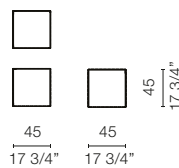

- Red (Ral 3003)
- Pink (Ral 3005)
- Blue (Ral 5003)
- Yellow (Ral 1003)
- Light blue

Feet:

2. Transparent silicone

Dimensions

LUX1

LUX2

LUX3