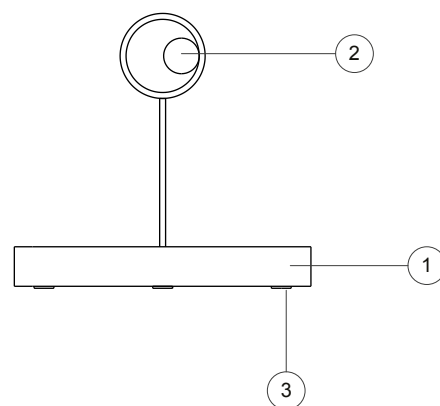

OFF THE MOON

Thomas Dariel

cappellini

Brass tray with handle in metal rod, polish rose finish.

Used materials

Structure:

1. Brass sheet, pink copper glossy finished

Base:

2. Brass rod and sphere, pink copper glossy finished

Feet:

3. Black felt

Dimensions

PO_1702