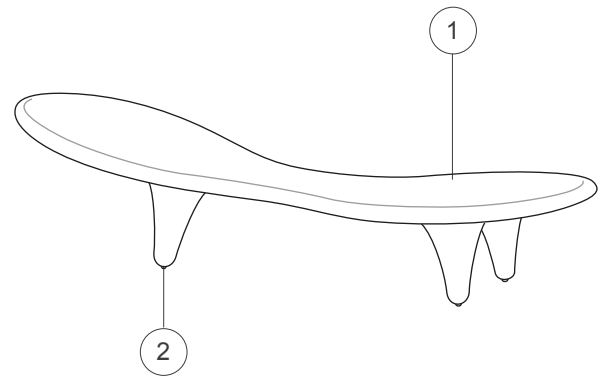

ORGONE

Marc Newson

cappellini

Chaise longue completely manufactured in fiberglass, polish lacquered in red, orange, yellow, green, blue, white and black color.

Used materials

Structure:

1. High gloss yellow, orange, red, green, blue, white or black fiberglass

Feet:

2. Black plastic

Dimensions

MN_4

32
12 1/2"
50
19 3/4"

38
15"
74
29 1/4"

181
71 1/4"