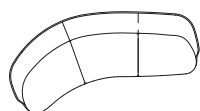

Feet:

Black felt pads

Cover:

Fixed in fabric, leather G, leather Extra G2

Dimensions

ORL2

ORL3

ORL5 / ORL6

261
102 3/4"

139,5
55"

38,5
15 1/4"

62
24 2/4"

ORL7

104
41"

84
33"

40