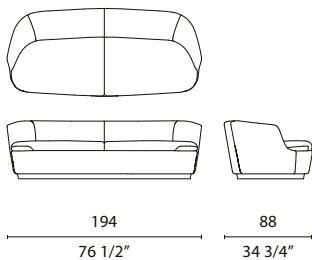

ORLA SOFA

Jasper Morrison

cappellini

The collection consists of a three-seater sofa and two-seater sofa. Fixed cover for the base and removable coverings for the cushions available in all the fabrics and leathers of the collection.

Feet:

Black felt pads

Cover:

Fixed in fabric, leather G, leather Extra G2

Dimensions

ORL2

ORL3

ORL5 / ORL6

261
102 3/4"

139,5
55"

38,5
15 1/4"

62
24 2/4"

ORL7

104
41"

84
33"

40