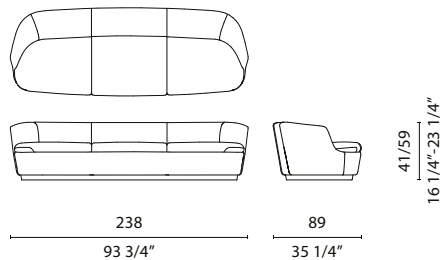

ORLA SOFA

Jasper Morrison

cappellini

The collection consists of a three-seater sofa and two-seater sofa. Fixed cover for the base and removable coverings for the cushions available in all the fabrics and leathers of the collection.

Feet:

Black felt pads

Cover:

Fixed in fabric, leather G, leather Extra G2

Dimensions

ORL2

ORL3

ORL5 / ORL6

261
102 3/4"

139,5
55"

38,5
15 1/4"

62
24 2/4"

ORL7

104
41"

84
33"

40