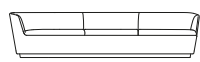

Feet:

Black felt pads

Cover:

Fixed in fabric, leather G, leather Extra G2

Dimensions

ORL2

ORL3

ORL5 / ORL6

261
102 3/4"

139,5
55"

38,5
15 1/4"

62
24 2/4"

ORL7

104
41"

84
33"

40