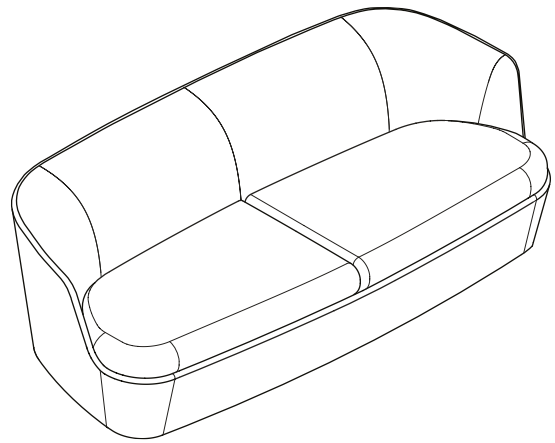

ORLA SOFA

Jasper Morrison

cappellini

The collection consists of a three-seater sofa and two-seater sofa. Fixed cover for the base and removable coverings for the cushions available in all the fabrics and leathers of the collection.

Used materials

Structure:

Composite rigid polyurethane with elements in poplar plywood and elastic belts.
Padding in multi-density polyurethane foam and fibre.

Base:

Medium-density wooden conglomerate panel
Finishing in: matt lacquer 04 black

Feet:

Black felt pads

Cover:

Fixed in fabric, leather G, leather Extra G2

Dimensions

ORL2

ORL3

ORL5 / ORL6