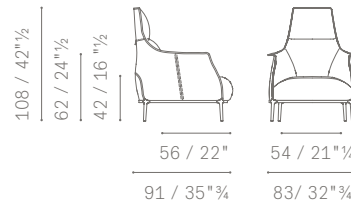

5506111

5506112

5506114

5506511