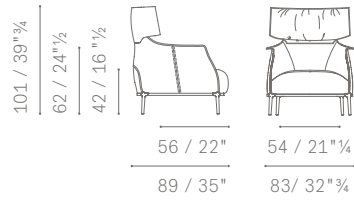

- Color System Frau® (SC)
- Nest
- Soul
- Century

Removability. Not possible.

Aesthetic details. Contrasting stitching along the edges and on the external surfaces of the upholstery.

In the same collection.

- Archibald Dining chair
- Archibald Gran Comfort

5506111

5506112

5506114

5506511