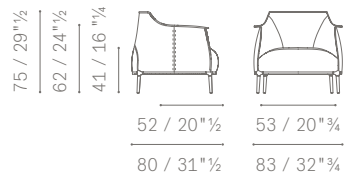

5506111

5506112

5506114

5506511