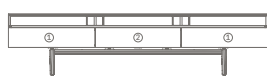

57 / 22¹/₂"

52 / 20¹/₂"

240 / 94¹/₂"