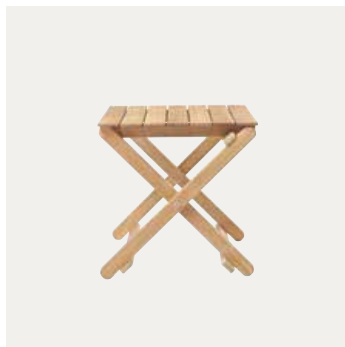

OUTDOOR BØRGE MOGENSEN

DECK CHAIR SERIES

BM5568 Deck Chair
(incl. cushion)
Teak

CU BM5568 Cushion
Heritage Papyrus

BM5868 Side Table
Teak

BM5768 Footstool
Teak

BM 45701 Dining Chair
Teak

BM3670 Dining Table
Teak

BM1069 Tray
Teak

TABLE AND BENCH

BM1771 Table
Teak

BM1871 Bench
Teak

CU BM1871 Cushion
Heritage Papyrus

WALL MOUNT

BM52705S Wall Mount
Teak

BM52705L Wall Mount
Teak