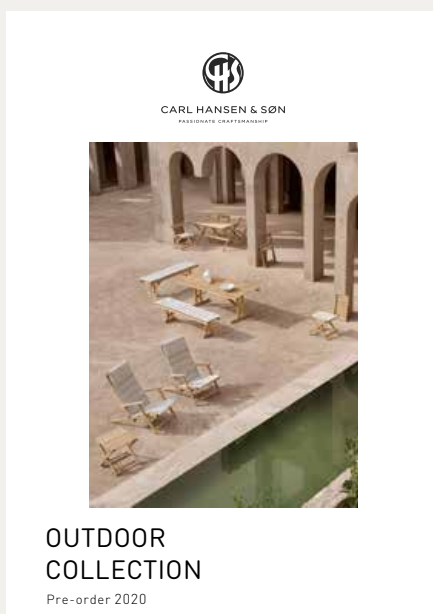

Brochure A4

Outdoor Collection 2020