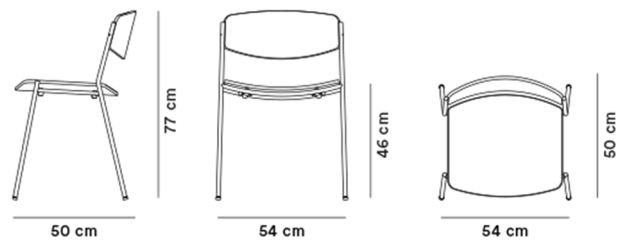

Colours

FRAME FINISH

WOODS

Fredericia