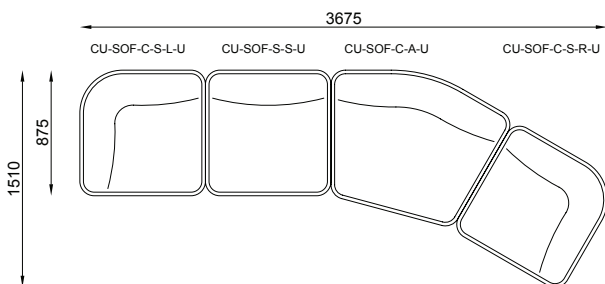

Dimensions:

- armrest single left: 875W x 875D x 700/750H mm
- armrest single right: 875W x 875D x 700/750H mm
- armrest double left: 1400W x 875D x 700/750H mm
- armrest double right: 1400W x 875D x 700/750H mm
- corner single: 875W x 875D x 700-750H mm
- corner angled (150 °) : 875/1285W x 875D x 700/750H mm
- ottoman single: 875W x 875D x 400/450H mm
- ottoman double: 1400W x 875D x 400/450H mm
- straight single: 875W x 875D x 700/750H mm
- straight double: 1400W x 875D x 700/750H mm

ARMREST-DOUBLE-RIGHT
CU-SOF-C-D-R-U-400
CU-SOF-C-D-R-U-450

ARMREST-SINGLE-LEFT
CU-SOF-C-S-L-U-400
CU-SOF-C-S-L-U-450

ARMREST-DOUBLE-LEFT
CU-SOF-C-D-L-U-400
CU-SOF-C-D-L-U-450

CORNER-SINGLE
CU-SOF-C-S-U-400
CU-SOF-C-S-U-450

CORNER-ANGLED 150°
CU-SOF-C-A-U-400

OTTOMAN-SINGLE
CU-SOF-O-S-U-400
CU-SOF-O-S-U-450

OTTOMAN-DOUBLE
CU-SOF-O-D-U-400
CU-SOF-O-D-U-450

dimensions - configurations

n
a
u