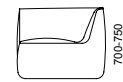

ARMREST-DOUBLE-LEFT
CU-SOF-C-D-L-U-400
CU-SOF-C-D-L-U-450