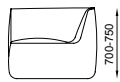

ARMREST-SINGLE-LEFT
CU-SOF-C-S-L-U-400
CU-SOF-C-S-L-U-450