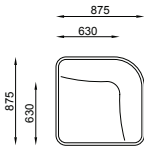

Dimensions:

- armrest single left: 875W x 875D x 700/750H mm
- armrest single right: 875W x 875D x 700/750H mm
- armrest double left: 1400W x 875D x 700/750H mm
- armrest double right: 1400W x 875D x 700/750H mm
- corner single: 875W x 875D x 700-750H mm
- corner angled (150 °) : 875/1285W x 875D x 700/750H mm
- ottoman single: 875W x 875D x 400/450H mm
- ottoman double: 1400W x 875D x 400/450H mm
- straight single: 875W x 875D x 700/750H mm
- straight double: 1400W x 875D x 700/750H mm

n
a
u

naudesign.com.au
info@naudesign.com.au
@nau_design

dimensions - modules

STRAIGHT-SINGLE
CU-SOF-S-S-U-400
CU-SOF-S-S-U-450

STRAIGHT-DOUBLE
CU-SOF-S-D-U-400
CU-SOF-S-D-U-450

ARMREST-SINGLE-RIGHT
CU-SOF-C-S-R-U-400
CU-SOF-C-S-R-U-450

ARMREST-DOUBLE-RIGHT
CU-SOF-C-D-R-U-400
CU-SOF-C-D-R-U-450

ARMREST-SINGLE-LEFT
CU-SOF-C-S-L-U-400
CU-SOF-C-S-L-U-450

ARMREST-DOUBLE-LEFT
CU-SOF-C-D-L-U-400
CU-SOF-C-D-L-U-450

CORNER-SINGLE
CU-SOF-C-S-U-400
CU-SOF-C-S-U-450