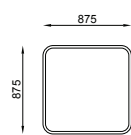

Dimensions:

- armrest single left: 875W x 875D x 700/750H mm
- armrest single right: 875W x 875D x 700/750H mm
- armrest double left: 1400W x 875D x 700/750H mm
- armrest double right: 1400W x 875D x 700/750H mm
- corner single: 875W x 875D x 700-750H mm
- corner angled (150 °) : 875/1285W x 875D x 700/750H mm
- ottoman single: 875W x 875D x 400/450H mm
- ottoman double: 1400W x 875D x 400/450H mm
- straight single: 875W x 875D x 700/750H mm
- straight double: 1400W x 875D x 700/750H mm

n
a
u

naudesign.com.au
info@naudesign.com.au
@nau_design

dimensions - modules

STRAIGHT-SINGLE
CU-SOF-S-S-U-400
CU-SOF-S-S-U-450

STRAIGHT-DOUBLE
CU-SOF-S-D-U-400
CU-SOF-S-D-U-450

ARMREST-SINGLE-RIGHT
CU-SOF-C-S-R-U-400
CU-SOF-C-S-R-U-450

ARMREST-DOUBLE-RIGHT
CU-SOF-C-D-R-U-400
CU-SOF-C-D-R-U-450

ARMREST-SINGLE-LEFT
CU-SOF-C-S-L-U-400
CU-SOF-C-S-L-U-450

ARMREST-DOUBLE-LEFT
CU-SOF-C-D-L-U-400
CU-SOF-C-D-L-U-450

CORNER-SINGLE
CU-SOF-C-S-U-400
CU-SOF-C-S-U-450

CORNER-ANGLED 150°
CU-SOF-C-A-U-400

OTTOMAN-SINGLE
CU-SOF-O-S-U-400
CU-SOF-O-S-U-450

OTTOMAN-DOUBLE
CU-SOF-O-D-U-400
CU-SOF-O-D-U-450

dimensions - configurations

n
a
u