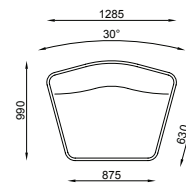

Dimensions:

- armrest single left: 875W x 875D x 700/750H mm
- armrest single right: 875W x 875D x 700/750H mm
- armrest double left: 1400W x 875D x 700/750H mm
- armrest double right: 1400W x 875D x 700/750H mm
- corner single: 875W x 875D x 700-750H mm
- corner angled (150 °) : 875/1285W x 875D x 700/750H mm
- ottoman single: 875W x 875D x 400/450H mm
- ottoman double: 1400W x 875D x 400/450H mm
- straight single: 875W x 875D x 700/750H mm
- straight double: 1400W x 875D x 700/750H mm

n
a
u

naudesign.com.au
info@naudesign.com.au
@nau_design

dimensions - modules

STRAIGHT-SINGLE
CU-SOF-S-S-U-400
CU-SOF-S-S-U-450

STRAIGHT-DOUBLE
CU-SOF-S-D-U-400
CU-SOF-S-D-U-450

ARMREST-SINGLE-RIGHT
CU-SOF-C-S-R-U-400
CU-SOF-C-S-R-U-450

ARMREST-DOUBLE-RIGHT
CU-SOF-C-D-R-U-400
CU-SOF-C-D-R-U-450

ARMREST-SINGLE-LEFT
CU-SOF-C-S-L-U-400
CU-SOF-C-S-L-U-450

ARMREST-DOUBLE-LEFT
CU-SOF-C-D-L-U-400
CU-SOF-C-D-L-U-450

CORNER-SINGLE
CU-SOF-C-S-U-400
CU-SOF-C-S-U-450

CORNER-ANGLED 150°
CU-SOF-C-A-U-400

OTTOMAN-SINGLE
CU-SOF-O-S-U-400
CU-SOF-O-S-U-450

OTTOMAN-DOUBLE
CU-SOF-O-D-U-400
CU-SOF-O-D-U-450

dimensions - configurations

n
a
u