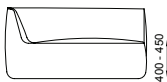

ARMREST-DOUBLE-LEFT
CU-SOF-C-D-L-U-400
CU-SOF-C-D-L-U-450