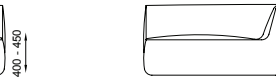

ARMREST-DOUBLE-RIGHT
CU-SOF-C-D-R-U-400
CU-SOF-C-D-R-U-450