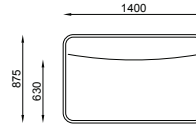

Dimensions:

- armrest single left: 875W x 875D x 700/750H mm
- armrest single right: 875W x 875D x 700/750H mm
- armrest double left: 1400W x 875D x 700/750H mm
- armrest double right: 1400W x 875D x 700/750H mm
- corner single: 875W x 875D x 700-750H mm
- corner angled (150 °) : 875/1285W x 875D x 700/750H mm
- ottoman single: 875W x 875D x 400/450H mm
- ottoman double: 1400W x 875D x 400/450H mm
- straight single: 875W x 875D x 700/750H mm
- straight double: 1400W x 875D x 700/750H mm

n
a
u

naudesign.com.au
info@naudesign.com.au
@nau_design

dimensions - modules

STRAIGHT-SINGLE
CU-SOF-S-S-U-400
CU-SOF-S-S-U-450

STRAIGHT-DOUBLE
CU-SOF-S-D-U-400
CU-SOF-S-D-U-450

ARMREST-SINGLE-RIGHT
CU-SOF-C-S-R-U-400
CU-SOF-C-S-R-U-450