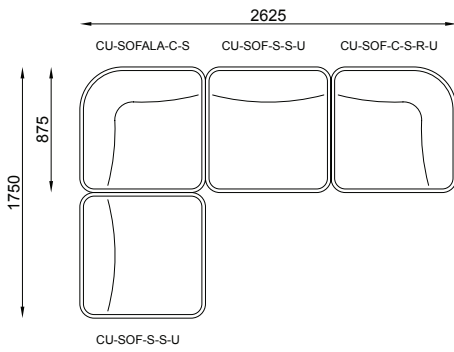

Dimensions:

- armrest single left: 875W x 875D x 700/750H mm
- armrest single right: 875W x 875D x 700/750H mm
- armrest double left: 1400W x 875D x 700/750H mm
- armrest double right: 1400W x 875D x 700/750H mm
- corner single: 875W x 875D x 700-750H mm
- corner angled (150 °) : 875/1285W x 875D x 700/750H mm
- ottoman single: 875W x 875D x 400/450H mm
- ottoman double: 1400W x 875D x 400/450H mm
- straight single: 875W x 875D x 700/750H mm
- straight double: 1400W x 875D x 700/750H mm

ARMREST-DOUBLE-RIGHT
CU-SOF-C-D-R-U-400
CU-SOF-C-D-R-U-450

ARMREST-SINGLE-LEFT
CU-SOF-C-S-L-U-400
CU-SOF-C-S-L-U-450

ARMREST-DOUBLE-LEFT
CU-SOF-C-D-L-U-400
CU-SOF-C-D-L-U-450

CORNER-SINGLE
CU-SOF-C-S-U-400
CU-SOF-C-S-U-450

CORNER-ANGLED 150°
CU-SOF-C-A-U-400

OTTOMAN-SINGLE
CU-SOF-O-S-U-400
CU-SOF-O-S-U-450

OTTOMAN-DOUBLE
CU-SOF-O-D-U-400
CU-SOF-O-D-U-450

dimensions - configurations

n
a
u