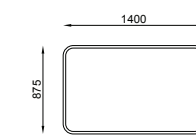

Dimensions:

- armrest single left: 875W x 875D x 700/750H mm
- armrest single right: 875W x 875D x 700/750H mm
- armrest double left: 1400W x 875D x 700/750H mm
- armrest double right: 1400W x 875D x 700/750H mm
- corner single: 875W x 875D x 700-750H mm
- corner angled (150 °) : 875/1285W x 875D x 700/750H mm
- ottoman single: 875W x 875D x 400/450H mm
- ottoman double: 1400W x 875D x 400/450H mm
- straight single: 875W x 875D x 700/750H mm
- straight double: 1400W x 875D x 700/750H mm

n
a
u

naudesign.com.au
info@naudesign.com.au
@nau_design

dimensions - modules

STRAIGHT-SINGLE
CU-SOF-S-S-U-400
CU-SOF-S-S-U-450

STRAIGHT-DOUBLE
CU-SOF-S-D-U-400
CU-SOF-S-D-U-450

ARMREST-SINGLE-RIGHT
CU-SOF-C-S-R-U-400
CU-SOF-C-S-R-U-450

ARMREST-DOUBLE-RIGHT
CU-SOF-C-D-R-U-400
CU-SOF-C-D-R-U-450

ARMREST-SINGLE-LEFT
CU-SOF-C-S-L-U-400
CU-SOF-C-S-L-U-450

ARMREST-DOUBLE-LEFT
CU-SOF-C-D-L-U-400
CU-SOF-C-D-L-U-450

CORNER-SINGLE
CU-SOF-C-S-U-400
CU-SOF-C-S-U-450

CORNER-ANGLED 150°
CU-SOF-C-A-U-400

OTTOMAN-SINGLE
CU-SOF-O-S-U-400
CU-SOF-O-S-U-450

OTTOMAN-DOUBLE
CU-SOF-O-D-U-400
CU-SOF-O-D-U-450

dimensions - configurations

n
a
u