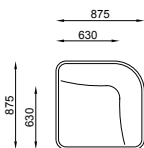

Dimensions:

- armrest single left: 875W x 875D x 700/750H mm
- armrest single right: 875W x 875D x 700/750H mm
- armrest double left: 1400W x 875D x 700/750H mm
- armrest double right: 1400W x 875D x 700/750H mm
- corner single: 875W x 875D x 700-750H mm
- corner angled (150 °) : 875/1285W x 875D x 700/750H mm
- ottoman single: 875W x 875D x 400/450H mm
- ottoman double: 1400W x 875D x 400/450H mm
- straight single: 875W x 875D x 700/750H mm
- straight double: 1400W x 875D x 700/750H mm

n
a
u

naudesign.com.au
info@naudesign.com.au
@nau_design

dimensions - modules

STRAIGHT-SINGLE
CU-SOF-S-S-U-400
CU-SOF-S-S-U-450

STRAIGHT-DOUBLE
CU-SOF-S-D-U-400
CU-SOF-S-D-U-450

ARMREST-SINGLE-RIGHT
CU-SOF-C-S-R-U-400
CU-SOF-C-S-R-U-450

ARMREST-DOUBLE-RIGHT
CU-SOF-C-D-R-U-400
CU-SOF-C-D-R-U-450

ARMREST-SINGLE-LEFT
CU-SOF-C-S-L-U-400
CU-SOF-C-S-L-U-450

ARMREST-DOUBLE-LEFT
CU-SOF-C-D-L-U-400
CU-SOF-C-D-L-U-450

CORNER-SINGLE
CU-SOF-C-S-U-400
CU-SOF-C-S-U-450

CORNER-ANGLED 150°
CU-SOF-C-A-U-400

OTTOMAN-SINGLE
CU-SOF-O-S-U-400
CU-SOF-O-S-U-450

OTTOMAN-DOUBLE
CU-SOF-O-D-U-400
CU-SOF-O-D-U-450

dimensions - configurations

n
a
u