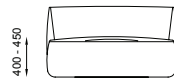

Dimensions:

- armrest single left: 875W x 875D x 700/750H mm
- armrest single right: 875W x 875D x 700/750H mm
- armrest double left: 1400W x 875D x 700/750H mm
- armrest double right: 1400W x 875D x 700/750H mm
- corner single: 875W x 875D x 700-750H mm
- corner angled (150 °) : 875/1285W x 875D x 700/750H mm
- ottoman single: 875W x 875D x 400/450H mm
- ottoman double: 1400W x 875D x 400/450H mm
- straight single: 875W x 875D x 700/750H mm
- straight double: 1400W x 875D x 700/750H mm

n
a
u

naudesign.com.au
info@naudesign.com.au
@nau_design

dimensions - modules

STRAIGHT-SINGLE
CU-SOF-S-S-U-400
CU-SOF-S-S-U-450

STRAIGHT-DOUBLE
CU-SOF-S-D-U-400
CU-SOF-S-D-U-450

ARMREST-SINGLE-RIGHT
CU-SOF-C-S-R-U-400
CU-SOF-C-S-R-U-450

ARMREST-DOUBLE-RIGHT
CU-SOF-C-D-R-U-400
CU-SOF-C-D-R-U-450

ARMREST-SINGLE-LEFT
CU-SOF-C-S-L-U-400
CU-SOF-C-S-L-U-450

ARMREST-DOUBLE-LEFT
CU-SOF-C-D-L-U-400
CU-SOF-C-D-L-U-450

CORNER-SINGLE
CU-SOF-C-S-U-400
CU-SOF-C-S-U-450

CORNER-ANGLED 150°
CU-SOF-C-A-U-400

OTTOMAN-SINGLE
CU-SOF-O-S-U-400
CU-SOF-O-S-U-450

OTTOMAN-DOUBLE
CU-SOF-O-D-U-400
CU-SOF-O-D-U-450

dimensions - configurations

n
a
u