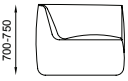

Dimensions:

- armrest single left: 875W x 875D x 700/750H mm
- armrest single right: 875W x 875D x 700/750H mm
- armrest double left: 1400W x 875D x 700/750H mm
- armrest double right: 1400W x 875D x 700/750H mm
- corner single: 875W x 875D x 700-750H mm
- corner angled (150 °) : 875/1285W x 875D x 700/750H mm
- ottoman single: 875W x 875D x 400/450H mm
- ottoman double: 1400W x 875D x 400/450H mm
- straight single: 875W x 875D x 700/750H mm
- straight double: 1400W x 875D x 700/750H mm

n
a
u

naudesign.com.au
info@naudesign.com.au
@nau_design

dimensions - modules

STRAIGHT-SINGLE
CU-SOF-S-S-U-400
CU-SOF-S-S-U-450

STRAIGHT-DOUBLE
CU-SOF-S-D-U-400
CU-SOF-S-D-U-450

ARMREST-SINGLE-RIGHT
CU-SOF-C-S-R-U-400
CU-SOF-C-S-R-U-450