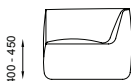

Dimensions:

- armrest single left: 875W x 875D x 700/750H mm
- armrest single right: 875W x 875D x 700/750H mm
- armrest double left: 1400W x 875D x 700/750H mm
- armrest double right: 1400W x 875D x 700/750H mm
- corner single: 875W x 875D x 700-750H mm
- corner angled (150 °) : 875/1285W x 875D x 700/750H mm
- ottoman single: 875W x 875D x 400/450H mm
- ottoman double: 1400W x 875D x 400/450H mm
- straight single: 875W x 875D x 700/750H mm
- straight double: 1400W x 875D x 700/750H mm

ARMREST-DOUBLE-RIGHT
CU-SOF-C-D-R-U-400
CU-SOF-C-D-R-U-450

ARMREST-SINGLE-LEFT
CU-SOF-C-S-L-U-400
CU-SOF-C-S-L-U-450

ARMREST-DOUBLE-LEFT
CU-SOF-C-D-L-U-400
CU-SOF-C-D-L-U-450

CORNER-SINGLE
CU-SOF-C-S-U-400
CU-SOF-C-S-U-450

CORNER-ANGLED 150°
CU-SOF-C-A-U-400

OTTOMAN-SINGLE
CU-SOF-O-S-U-400
CU-SOF-O-S-U-450

OTTOMAN-DOUBLE
CU-SOF-O-D-U-400
CU-SOF-O-D-U-450

dimensions - configurations

n
a
u