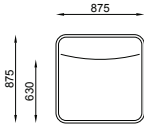

dimensions - modules

STRAIGHT-SINGLE
CU-SOF-S-S-U-400
CU-SOF-S-S-U-450