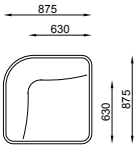

Dimensions:

- armrest single left: 875W x 875D x 700/750H mm
- armrest single right: 875W x 875D x 700/750H mm
- armrest double left: 1400W x 875D x 700/750H mm
- armrest double right: 1400W x 875D x 700/750H mm
- corner single: 875W x 875D x 700-750H mm
- corner angled (150 °) : 875/1285W x 875D x 700/750H mm
- ottoman single: 875W x 875D x 400/450H mm
- ottoman double: 1400W x 875D x 400/450H mm
- straight single: 875W x 875D x 700/750H mm
- straight double: 1400W x 875D x 700/750H mm

n
a
u

naudesign.com.au
info@naudesign.com.au
@nau_design

dimensions - modules

STRAIGHT-SINGLE
CU-SOF-S-S-U-400
CU-SOF-S-S-U-450

STRAIGHT-DOUBLE
CU-SOF-S-D-U-400
CU-SOF-S-D-U-450

ARMREST-SINGLE-RIGHT
CU-SOF-C-S-R-U-400
CU-SOF-C-S-R-U-450

ARMREST-DOUBLE-RIGHT
CU-SOF-C-D-R-U-400
CU-SOF-C-D-R-U-450

ARMREST-SINGLE-LEFT
CU-SOF-C-S-L-U-400
CU-SOF-C-S-L-U-450

ARMREST-DOUBLE-LEFT
CU-SOF-C-D-L-U-400
CU-SOF-C-D-L-U-450

CORNER-SINGLE
CU-SOF-C-S-U-400
CU-SOF-C-S-U-450