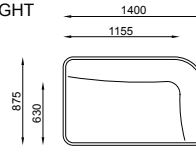

ARMREST-DOUBLE-RIGHT
CU-SOF-C-D-R-U-400
CU-SOF-C-D-R-U-450