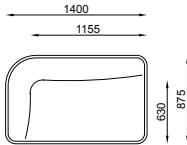

ARMREST-DOUBLE-LEFT
CU-SOF-C-D-L-U-400
CU-SOF-C-D-L-U-450