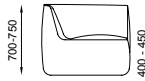

ARMREST-DOUBLE-RIGHT
CU-SOF-C-D-R-U-400
CU-SOF-C-D-R-U-450