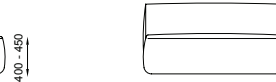

n
a
u

naudesign.com.au
info@naudesign.com.au
@nau_design

dimensions - modules

STRAIGHT-SINGLE
CU-SOF-S-S-U-400
CU-SOF-S-S-U-450

STRAIGHT-DOUBLE
CU-SOF-S-D-U-400
CU-SOF-S-D-U-450

ARMREST-SINGLE-RIGHT
CU-SOF-C-S-R-U-400
CU-SOF-C-S-R-U-450