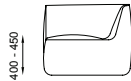

Dimensions:

- armrest single left: 875W x 875D x 700/750H mm
- armrest single right: 875W x 875D x 700/750H mm
- armrest double left: 1400W x 875D x 700/750H mm
- armrest double right: 1400W x 875D x 700/750H mm
- corner single: 875W x 875D x 700-750H mm
- corner angled (150 °) : 875/1285W x 875D x 700/750H mm
- ottoman single: 875W x 875D x 400/450H mm
- ottoman double: 1400W x 875D x 400/450H mm
- straight single: 875W x 875D x 700/750H mm
- straight double: 1400W x 875D x 700/750H mm

n
a
u

naudesign.com.au
info@naudesign.com.au
@nau_design

dimensions - modules

STRAIGHT-SINGLE
CU-SOF-S-S-U-400
CU-SOF-S-S-U-450

STRAIGHT-DOUBLE
CU-SOF-S-D-U-400
CU-SOF-S-D-U-450

ARMREST-SINGLE-RIGHT
CU-SOF-C-S-R-U-400
CU-SOF-C-S-R-U-450