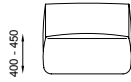

dimensions - modules

STRAIGHT-SINGLE
CU-SOF-S-S-U-400
CU-SOF-S-S-U-450