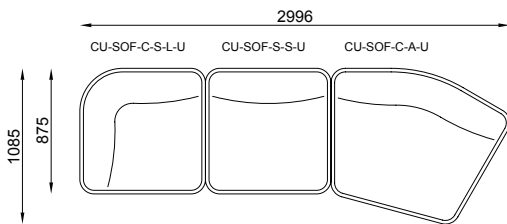

Dimensions:

- armrest single left: 875W x 875D x 700/750H mm
- armrest single right: 875W x 875D x 700/750H mm
- armrest double left: 1400W x 875D x 700/750H mm
- armrest double right: 1400W x 875D x 700/750H mm
- corner single: 875W x 875D x 700-750H mm
- corner angled (150 °) : 875/1285W x 875D x 700/750H mm
- ottoman single: 875W x 875D x 400/450H mm
- ottoman double: 1400W x 875D x 400/450H mm
- straight single: 875W x 875D x 700/750H mm
- straight double: 1400W x 875D x 700/750H mm

ARMREST-DOUBLE-RIGHT
CU-SOF-C-D-R-U-400
CU-SOF-C-D-R-U-450

ARMREST-SINGLE-LEFT
CU-SOF-C-S-L-U-400
CU-SOF-C-S-L-U-450

ARMREST-DOUBLE-LEFT
CU-SOF-C-D-L-U-400
CU-SOF-C-D-L-U-450

CORNER-SINGLE
CU-SOF-C-S-U-400
CU-SOF-C-S-U-450

CORNER-ANGLED 150°
CU-SOF-C-A-U-400

OTTOMAN-SINGLE
CU-SOF-O-S-U-400
CU-SOF-O-S-U-450

OTTOMAN-DOUBLE
CU-SOF-O-D-U-400
CU-SOF-O-D-U-450

dimensions - configurations

n
a
u