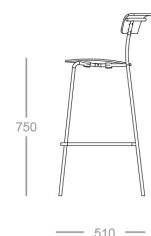

variations & dimensions

soft ply

Timber Finishes: Oak, Black Stained Oak, Walnut

Frame Finishes: Black Powdercoat

Dimensions:

- *Soft Ply Dining Chair:* 550W X 725H X 520D
- *Soft Ply Stool 650H:* 510W X 910H X 540D
- *Soft Ply Stool 750H:* 510W X 1000H X 510D