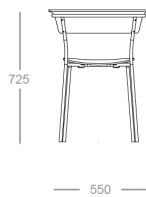

variations & dimensions

soft ply

Timber Finishes: Oak, Black Stained Oak, Walnut

Frame Finishes: Black Powdercoat

Dimensions:

- *Soft Ply Dining Chair:* 550W X 725H X 520D
- *Soft Ply Stool 650H:* 510W X 910H X 540D
- *Soft Ply Stool 750H:* 510W X 1000H X 510D