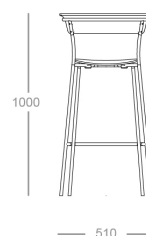

variations & dimensions

soft ply

Timber Finishes: Oak, Black Stained Oak, Walnut

Frame Finishes: Black Powdercoat

Dimensions:

- *Soft Ply Dining Chair:* 550W X 725H X 520D
- *Soft Ply Stool 650H:* 510W X 910H X 540D
- *Soft Ply Stool 750H:* 510W X 1000H X 510D