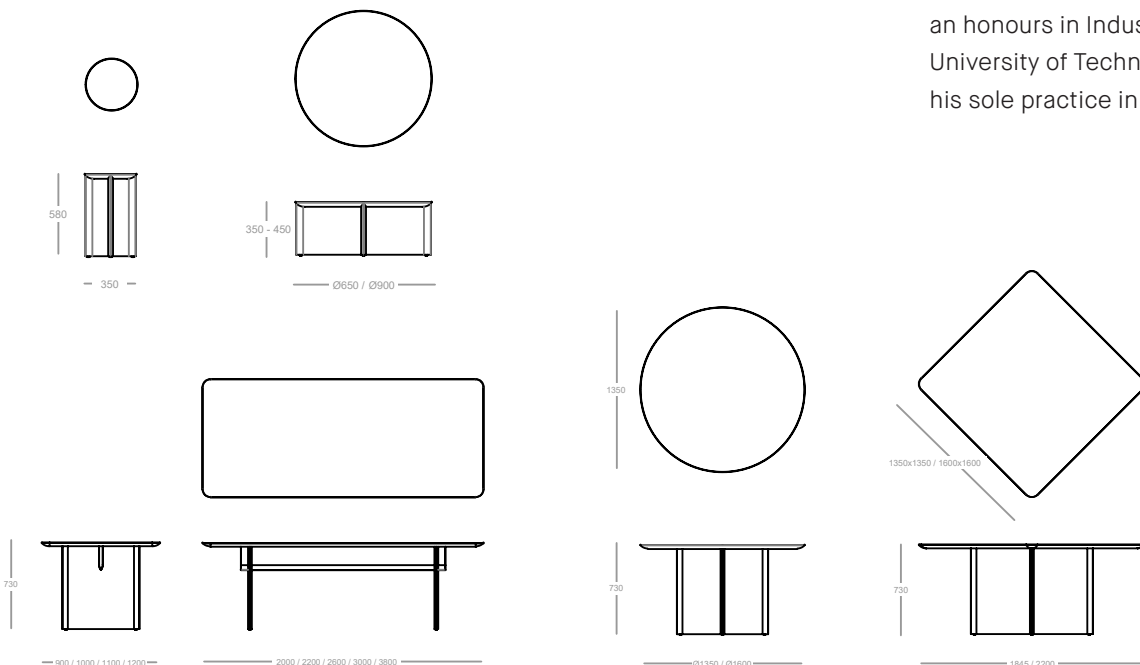

• Ø900dia x 350H mm

Nami dining table

Finishes: Ash, Black stained Ash, Oak, Walnut

Dimensions:

• round: Ø1350dia / Ø1600dia x 730 mm

• square: 1350W / 1600W x 1350W / 1600W x 730H mm

• rectangle: 2000 - 3800 x 900 - 1200D x 730H mm