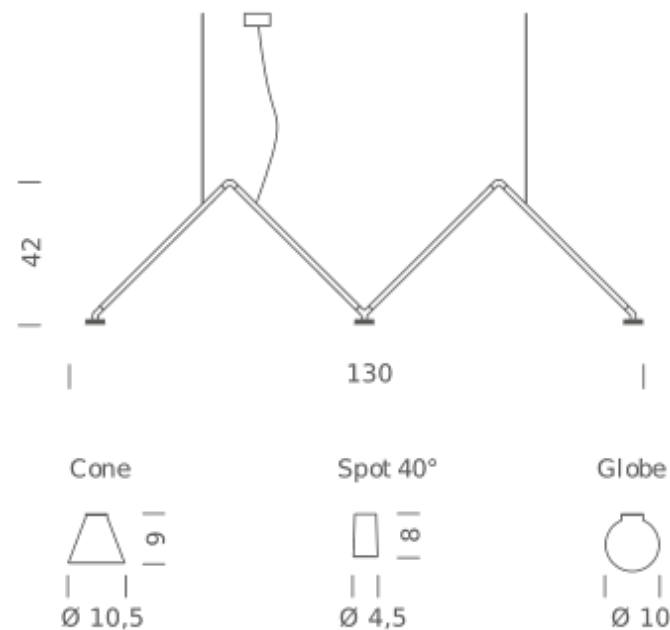

CONE | 2700K

LAMPING

Source	LED diffused
Total power	3 x 5W
Emission	indirect and diffused
Switching	dimmable 1-10V
Tension	110/240V
Color temperature	2700K
Luminous flux	3 x 400lm (source luminous flux)
Typ CRI	90
Energy class	A+
Materials	aluminum + PC + ABS + glass
Notes	cable lenght 2m, led diffused

Codes

DAB LNN 55

Structure/Diffuser

black/gold burnished

Certificazioni