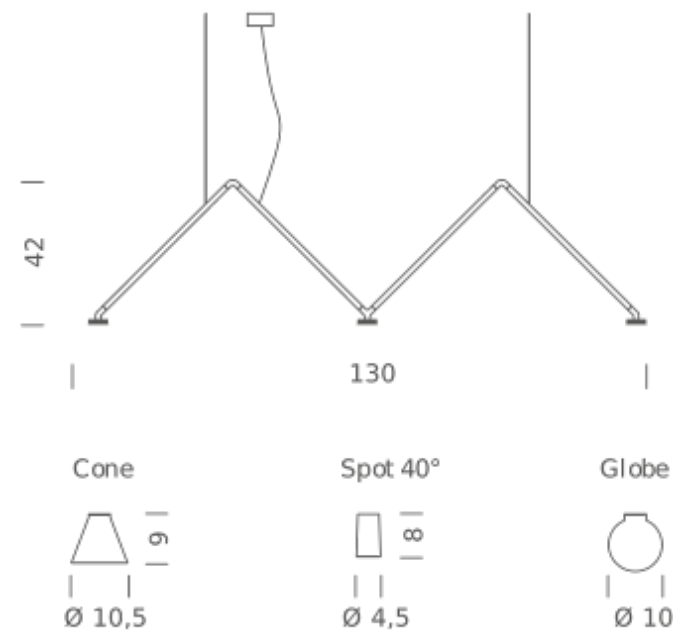

SPOT 40° | 2700K

LAMPING

Source	LED spot
Total power	3 x 5W
Emission	diffused downlight
Switching	dimmable 1-10V
Tension	110/240V
Color temperature	2700K
Luminous flux	3 x 400lm (source luminous flux)
Typ CRI	90
Energy class	A+
Materials	aluminum + PC + ABS
Notes	cable lenght 2m, led spot beam angle 40°

SPOT 40° | 3000K

LAMPING

Source	LED spot
Total power	3 x 5W
Emission	diffused downlight
Switching	dimmable 1-10V
Tension	110/240V
Color temperature	3000K
Luminous flux	3 x 400lm (source luminous flux)
Typ CRI	90
Energy class	A+
Materials	aluminum + PC + ABS
Notes	cable lenght 2m, led spot beam angle 40°

Codes

DAB LNN 52

Structure/Diffuser

black/black

Certificazioni

GLOBE | 2700K

LAMPING

Source	G4 LED
Total power	3 x 5W
Emission	diffused downlight
Switching	dimmable 1-10V
Tension	110/240V
Color temperature	2700K
Luminous flux	3 x 400lm (source luminous flux)
Typ CRI	90
Energy class	A+
Materials	aluminum + PC + ABS
Notes	cable lenght 2m, led spot beam angle 40°

Codes

DAB LNN 53

Structure/Diffuser

black/white

Certificazioni

GLOBE | 3000K

LAMPING

Source	G4 LED
Total power	3 x 5W
Emission	diffused downlight
Switching	dimmable 1-10V
Tension	110/240V
Color temperature	3000K
Luminous flux	3 x 400lm (source luminous flux)
Typ CRI	90
Energy class	A+
Materials	aluminum + PC + ABS
Notes	cable lenght 2m, led spot beam angle 40°