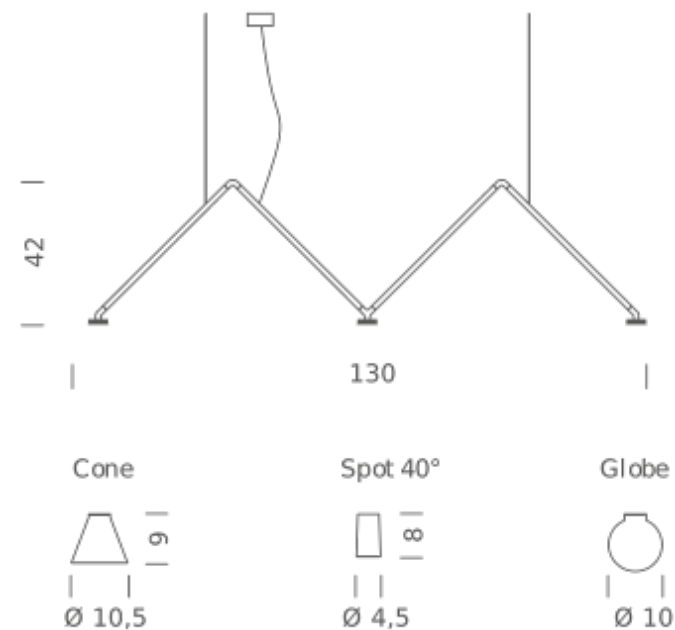

SPOT 40° | 2700K

LAMPING

Source	LED spot
Total power	3 x 5W
Emission	diffused downlight
Switching	dimmable 1-10V
Tension	110/240V
Color temperature	2700K
Luminous flux	3 x 400lm (source luminous flux)
Typ CRI	90
Energy class	A+
Materials	aluminum + PC + ABS
Notes	cable lenght 2m, led spot beam angle 40°

SPOT 40° | 3000K

LAMPING

Source	LED spot
Total power	3 x 5W
Emission	diffused downlight
Switching	dimmable 1-10V
Tension	110/240V
Color temperature	3000K
Luminous flux	3 x 400lm (source luminous flux)
Typ CRI	90
Energy class	A+
Materials	aluminum + PC + ABS
Notes	cable lenght 2m, led spot beam angle 40°

Codes

DAB LNN 52

Structure/Diffuser

black/black

Certificazioni

GLOBE | 2700K

LAMPING

Source	G4 LED
Total power	3 x 5W
Emission	diffused downlight
Switching	dimmable 1-10V
Tension	110/240V
Color temperature	2700K
Luminous flux	3 x 400lm (source luminous flux)
Typ CRI	90
Energy class	A+
Materials	aluminum + PC + ABS
Notes	cable lenght 2m, led spot beam angle 40°

Codes

DAB LNN 53

Structure/Diffuser

black/white

Certificazioni

GLOBE | 3000K

LAMPING

Source	G4 LED
Total power	3 x 5W
Emission	diffused downlight
Switching	dimmable 1-10V
Tension	110/240V
Color temperature	3000K
Luminous flux	3 x 400lm (source luminous flux)
Typ CRI	90
Energy class	A+
Materials	aluminum + PC + ABS
Notes	cable lenght 2m, led spot beam angle 40°