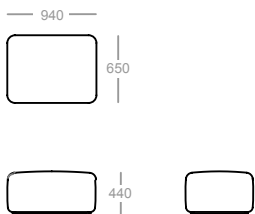

n
a
u

naudesign.com.au
info@naudesign.com.au
@nau_design

dimensions - modules

Single Tub Low Back

2 Seater Low Back

3 Seater Low Back

Single Tub High Back

2 Seater High Back

3 Seater High Back

Single Ottoman

2 Seater Ottoman

3 Seater Ottoman

Single Wedge Low Back

Modular Inside Curve 90 Low Back

Modular Outside Curve 90 Low Back

Square Ottoman

Modular Inside Curve 90 High Back

Modular Outside Curve 90 High Back

dimensions - configurations

2 Seater Chaise Lounge Closed

3 Seater Chaise Lounge Closed

Modular 1/8th Low Back

Modular Round Edge Right

3 Seater Chaise Lounge Open Right