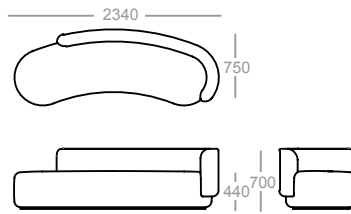

3 Seater High Back

Single Ottoman

2 Seater Ottoman

3 Seater Ottoman

Single Wedge Low Back

Modular Inside Curve 90 Low Back

Modular Outside Curve 90 Low Back

Square Ottoman

Modular Inside Curve 90 High Back

Modular Outside Curve 90 High Back

dimensions - configurations

2 Seater Chaise Lounge Closed

3 Seater Chaise Lounge Closed

Modular 1/8th Low Back

Modular Round Edge Right

3 Seater Chaise Lounge Open Right

Modular 1/8th High Back

Modular Round Edge Left

3 Seater Chaise Lounge Open Left

Lounge End Left

Lounge Split Back Left

Lounge Split Back Right

Square Back