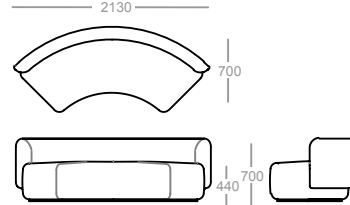

n
a
u

naudesign.com.au
info@naudesign.com.au
@nau_design

dimensions - modules

Single Tub Low Back

2 Seater Low Back

3 Seater Low Back

Single Tub High Back

2 Seater High Back

3 Seater High Back

Single Ottoman

2 Seater Ottoman

3 Seater Ottoman

Single Wedge Low Back

Modular Inside Curve 90 Low Back

Modular Outside Curve 90 Low Back

Square Ottoman

Modular Inside Curve 90 High Back

Modular Outside Curve 90 High Back

dimensions - configurations

2 Seater Chaise Lounge Closed

3 Seater Chaise Lounge Closed

Modular 1/8th Low Back

Modular Round Edge Right

3 Seater Chaise Lounge Open Right