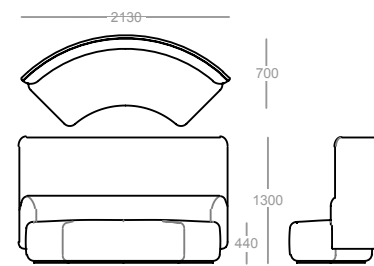

n
a
u

naudesign.com.au
info@naudesign.com.au
@nau_design

dimensions - modules

Single Tub Low Back

2 Seater Low Back

3 Seater Low Back

Single Tub High Back

2 Seater High Back

3 Seater High Back

Single Ottoman

2 Seater Ottoman

3 Seater Ottoman

Single Wedge Low Back

Modular Inside Curve 90 Low Back

Modular Outside Curve 90 Low Back

Square Ottoman

Modular Inside Curve 90 High Back

Modular Outside Curve 90 High Back

dimensions - configurations

2 Seater Chaise Lounge Closed

3 Seater Chaise Lounge Closed

Modular 1/8th Low Back

Modular Round Edge Right

3 Seater Chaise Lounge Open Right