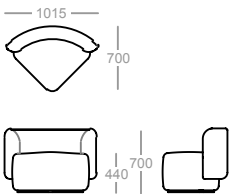

n
a
u

naudesign.com.au
info@naudesign.com.au
@nau_design

dimensions - modules

Single Tub Low Back

2 Seater Low Back

3 Seater Low Back

Single Tub High Back

2 Seater High Back

3 Seater High Back

Single Ottoman

2 Seater Ottoman

3 Seater Ottoman

Single Wedge Low Back

Modular Inside Curve 90 Low Back

Modular Outside Curve 90 Low Back

Square Ottoman

Modular Inside Curve 90 High Back

Modular Outside Curve 90 High Back

dimensions - configurations

2 Seater Chaise Lounge Closed

3 Seater Chaise Lounge Closed

Modular 1/8th Low Back

Modular Round Edge Right

3 Seater Chaise Lounge Open Right