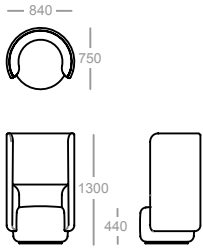

n
a
u

naudesign.com.au
info@naudesign.com.au
@nau_design

dimensions - modules

Single Tub Low Back

2 Seater Low Back

3 Seater Low Back

Single Tub High Back

2 Seater High Back

3 Seater High Back

Single Ottoman

2 Seater Ottoman

3 Seater Ottoman

Single Wedge Low Back

Modular Inside Curve 90 Low Back

Modular Outside Curve 90 Low Back

Square Ottoman

Modular Inside Curve 90 High Back

Modular Outside Curve 90 High Back

dimensions - configurations

2 Seater Chaise Lounge Closed

3 Seater Chaise Lounge Closed

Modular 1/8th Low Back

Modular Round Edge Right

3 Seater Chaise Lounge Open Right