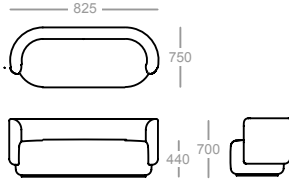

n
a
u

naudesign.com.au
info@naudesign.com.au
@nau_design

dimensions - modules

Single Tub Low Back

2 Seater Low Back

3 Seater Low Back

Single Tub High Back

2 Seater High Back

3 Seater High Back

Single Ottoman

2 Seater Ottoman

3 Seater Ottoman

Single Wedge Low Back

Modular Inside Curve 90 Low Back

Modular Outside Curve 90 Low Back

Square Ottoman

Modular Inside Curve 90 High Back

Modular Outside Curve 90 High Back

dimensions - configurations

2 Seater Chaise Lounge Closed

3 Seater Chaise Lounge Closed

Modular 1/8th Low Back

Modular Round Edge Right

3 Seater Chaise Lounge Open Right