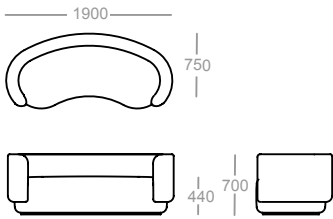

3 Seater High Back

Single Ottoman

2 Seater Ottoman

3 Seater Ottoman

Single Wedge Low Back

Modular Inside Curve 90 Low Back

Modular Outside Curve 90 Low Back

Square Ottoman

Modular Inside Curve 90 High Back

Modular Outside Curve 90 High Back

dimensions - configurations

2 Seater Chaise Lounge Closed

3 Seater Chaise Lounge Closed

Modular 1/8th Low Back

Modular Round Edge Right

3 Seater Chaise Lounge Open Right

Modular 1/8th High Back

Modular Round Edge Left

3 Seater Chaise Lounge Open Left

Lounge End Left

Lounge Split Back Left

Lounge Split Back Right

Square Back