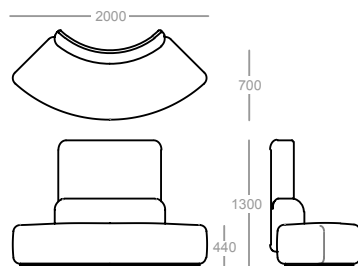

n
a
u

naudesign.com.au
info@naudesign.com.au
@nau_design

dimensions - modules

Single Tub Low Back

2 Seater Low Back

3 Seater Low Back

Single Tub High Back

2 Seater High Back

3 Seater High Back

Single Ottoman

2 Seater Ottoman

3 Seater Ottoman

Single Wedge Low Back

Modular Inside Curve 90 Low Back

Modular Outside Curve 90 Low Back

Square Ottoman

Modular Inside Curve 90 High Back

Modular Outside Curve 90 High Back

dimensions - configurations

2 Seater Chaise Lounge Closed

3 Seater Chaise Lounge Closed

Modular 1/8th Low Back

Modular Round Edge Right

3 Seater Chaise Lounge Open Right