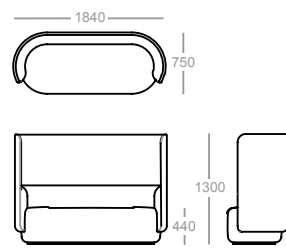

n
a
u

naudesign.com.au
info@naudesign.com.au
@nau_design

dimensions - modules

Single Tub Low Back

2 Seater Low Back

3 Seater Low Back

Single Tub High Back

2 Seater High Back

3 Seater High Back

Single Ottoman

2 Seater Ottoman

3 Seater Ottoman

Single Wedge Low Back

Modular Inside Curve 90 Low Back

Modular Outside Curve 90 Low Back

Square Ottoman

Modular Inside Curve 90 High Back

Modular Outside Curve 90 High Back

dimensions - configurations

2 Seater Chaise Lounge Closed

3 Seater Chaise Lounge Closed

Modular 1/8th Low Back

Modular Round Edge Right

3 Seater Chaise Lounge Open Right