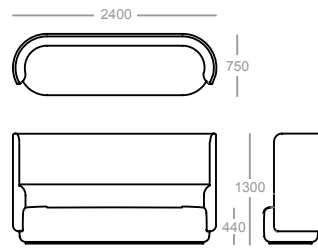

n
a
u

naudesign.com.au
info@naudesign.com.au
@nau_design

dimensions - modules

Single Tub Low Back

2 Seater Low Back

3 Seater Low Back

Single Tub High Back

2 Seater High Back

3 Seater High Back

Single Ottoman

2 Seater Ottoman

3 Seater Ottoman

Single Wedge Low Back

Modular Inside Curve 90 Low Back

Modular Outside Curve 90 Low Back

Square Ottoman