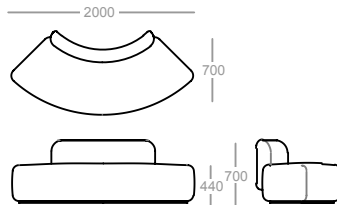

n
a
u

naudesign.com.au
info@naudesign.com.au
@nau_design

dimensions - modules

Single Tub Low Back

2 Seater Low Back

3 Seater Low Back

Single Tub High Back

2 Seater High Back

3 Seater High Back

Single Ottoman

2 Seater Ottoman

3 Seater Ottoman

Single Wedge Low Back

Modular Inside Curve 90 Low Back

Modular Outside Curve 90 Low Back

Square Ottoman

Modular Inside Curve 90 High Back

Modular Outside Curve 90 High Back

dimensions - configurations

2 Seater Chaise Lounge Closed

3 Seater Chaise Lounge Closed

Modular 1/8th Low Back

Modular Round Edge Right

3 Seater Chaise Lounge Open Right