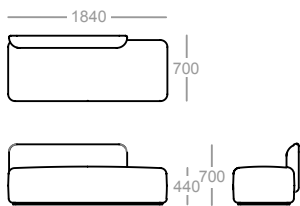

Modular Inside Curve 90 High Back

Modular Outside Curve 90 High Back

dimensions - configurations

2 Seater Chaise Lounge Closed

3 Seater Chaise Lounge Closed

Modular 1/8th Low Back

Modular Round Edge Right

3 Seater Chaise Lounge Open Right

Modular 1/8th High Back

Modular Round Edge Left

3 Seater Chaise Lounge Open Left

Lounge End Left

Lounge Split Back Left

Lounge Split Back Right

Square Back