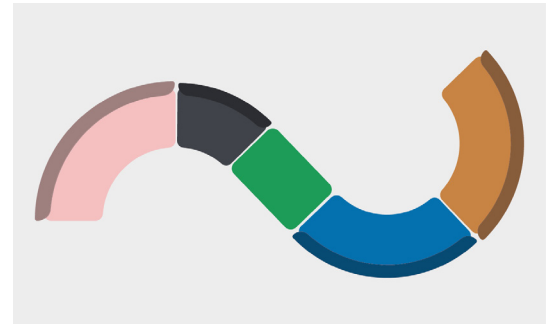

mega tulip

by Adam Goodrum, 2022

Introducing the next iteration of an Australian classic: Mega Tulip by Adam Goodrum.

Designed for the workplace of tomorrow, Mega Tulip features the same organic curves and perfect proportions as its predecessor, Fat Tulip. Suitable for a plethora of commercial environments ranging from flexible workplaces to lobbies to public areas, Mega Tulip has a distinctive softness that also lends itself to residential settings. Allowing for limitless configurations, Mega Tulip is as adaptable as it is graphically interesting. This flexible modular system is comprised of a diverse landscape of elements, from independent sofas and armchairs, to straight or curved segments and high back booths. Create private zones for focus, open spaces for interaction or casual areas for relaxation.

Available in a wide selection of upholstery options, Mega Tulip is a truly versatile sofa system that offers infinite typologies with one singular design language.

variations & dimensions

adam goodrum

A firm believer that every environment is defined by the objects within it, Adam Goodrum designs with the philosophy that an object must therefore justify its existence – through its story and detailing. For this reason, his designs celebrate process and craftsmanship, and accentuate components and joinery to create functional pieces with spirit and personality.

In recent years, Goodrum's work has been awarded a host of design accolades including the NGV Rigg Prize, Vogue x Alessi Design Prize, Indesign Luminary Award and the Idea Awards Editor's Medal. He has also been commissioned to design pieces for several global luxury brands including Veuve Clicquot, Alessi and Cappellini.

n
a
u

naudesign.com.au
info@naudesign.com.au
@nau_design