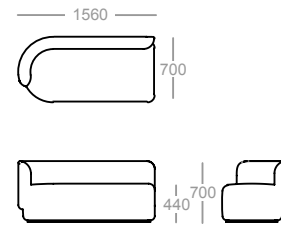

Modular Inside Curve 90 High Back

Modular Outside Curve 90 High Back

dimensions - configurations

2 Seater Chaise Lounge Closed

3 Seater Chaise Lounge Closed

Modular 1/8th Low Back

Modular Round Edge Right

3 Seater Chaise Lounge Open Right

Modular 1/8th High Back

Modular Round Edge Left

3 Seater Chaise Lounge Open Left

Lounge End Left

Lounge Split Back Left

Lounge Split Back Right

Square Back