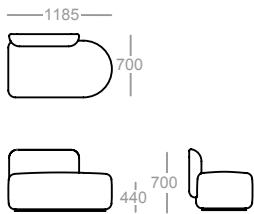

n
a
u

naudesign.com.au
info@naudesign.com.au
@nau_design

dimensions - modules

Single Tub Low Back

2 Seater Low Back

3 Seater Low Back

Single Tub High Back

2 Seater High Back

3 Seater High Back

Single Ottoman

2 Seater Ottoman

3 Seater Ottoman

Single Wedge Low Back

Modular Inside Curve 90 Low Back

Modular Outside Curve 90 Low Back

Square Ottoman

Modular Inside Curve 90 High Back

Modular Outside Curve 90 High Back

dimensions - configurations

2 Seater Chaise Lounge Closed

3 Seater Chaise Lounge Closed

Modular 1/8th Low Back

Modular Round Edge Right

3 Seater Chaise Lounge Open Right

Modular 1/8th High Back

Modular Round Edge Left

3 Seater Chaise Lounge Open Left

Lounge End Left

Lounge Split Back Left

Lounge Split Back Right

Square Back