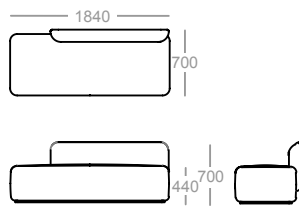

Modular Inside Curve 90 High Back

Modular Outside Curve 90 High Back

dimensions - configurations

2 Seater Chaise Lounge Closed

3 Seater Chaise Lounge Closed

Modular 1/8th Low Back

Modular Round Edge Right

3 Seater Chaise Lounge Open Right

Modular 1/8th High Back

Modular Round Edge Left

3 Seater Chaise Lounge Open Left

Lounge End Left

Lounge Split Back Left

Lounge Split Back Right

Square Back