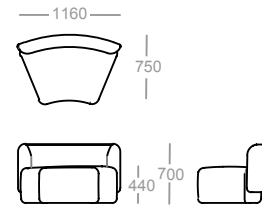

n
a
u

naudesign.com.au
info@naudesign.com.au
@nau_design

dimensions - modules

Single Tub Low Back

2 Seater Low Back

3 Seater Low Back

Single Tub High Back

2 Seater High Back

3 Seater High Back

Single Ottoman

2 Seater Ottoman

3 Seater Ottoman

Single Wedge Low Back

Modular Inside Curve 90 Low Back

Modular Outside Curve 90 Low Back

Square Ottoman

Modular Inside Curve 90 High Back

Modular Outside Curve 90 High Back

dimensions - configurations

2 Seater Chaise Lounge Closed

3 Seater Chaise Lounge Closed

Modular 1/8th Low Back

Modular Round Edge Right

3 Seater Chaise Lounge Open Right

Modular 1/8th High Back

Modular Round Edge Left

3 Seater Chaise Lounge Open Left

Lounge End Left

Lounge Split Back Left

Lounge Split Back Right

Square Back