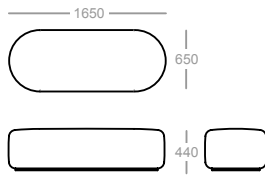

n
a
u

naudesign.com.au
info@naudesign.com.au
@nau_design

dimensions - modules

Single Tub Low Back

2 Seater Low Back

3 Seater Low Back

Single Tub High Back

2 Seater High Back

3 Seater High Back

Single Ottoman

2 Seater Ottoman

3 Seater Ottoman

Single Wedge Low Back

Modular Inside Curve 90 Low Back

Modular Outside Curve 90 Low Back

Square Ottoman

Modular Inside Curve 90 High Back

Modular Outside Curve 90 High Back

dimensions - configurations

2 Seater Chaise Lounge Closed

3 Seater Chaise Lounge Closed

Modular 1/8th Low Back

Modular Round Edge Right

3 Seater Chaise Lounge Open Right