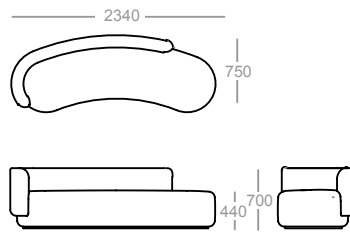

3 Seater High Back

Single Ottoman

2 Seater Ottoman

3 Seater Ottoman

Single Wedge Low Back

Modular Inside Curve 90 Low Back

Modular Outside Curve 90 Low Back

Square Ottoman

Modular Inside Curve 90 High Back

Modular Outside Curve 90 High Back

dimensions - configurations

2 Seater Chaise Lounge Closed

3 Seater Chaise Lounge Closed

Modular 1/8th Low Back

Modular Round Edge Right

3 Seater Chaise Lounge Open Right

Modular 1/8th High Back

Modular Round Edge Left

3 Seater Chaise Lounge Open Left

Lounge End Left

Lounge Split Back Left

Lounge Split Back Right

Square Back