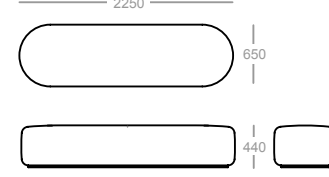

n
a
u

naudesign.com.au
info@naudesign.com.au
@nau_design

dimensions - modules

Single Tub Low Back

2 Seater Low Back

3 Seater Low Back

Single Tub High Back

2 Seater High Back

3 Seater High Back

Single Ottoman

2 Seater Ottoman

3 Seater Ottoman

Single Wedge Low Back

Modular Inside Curve 90 Low Back

Modular Outside Curve 90 Low Back

Square Ottoman

Modular Inside Curve 90 High Back

Modular Outside Curve 90 High Back

dimensions - configurations

2 Seater Chaise Lounge Closed

3 Seater Chaise Lounge Closed

Modular 1/8th Low Back

Modular Round Edge Right

3 Seater Chaise Lounge Open Right