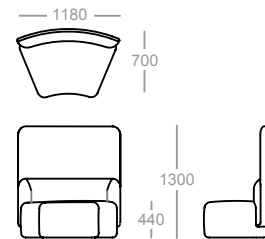

n
a
u

naudesign.com.au
info@naudesign.com.au
@nau_design

dimensions - modules

Single Tub Low Back

2 Seater Low Back

3 Seater Low Back

Single Tub High Back

2 Seater High Back

3 Seater High Back

Single Ottoman

2 Seater Ottoman

3 Seater Ottoman

Single Wedge Low Back

Modular Inside Curve 90 Low Back

Modular Outside Curve 90 Low Back

Square Ottoman

Modular Inside Curve 90 High Back

Modular Outside Curve 90 High Back

dimensions - configurations

2 Seater Chaise Lounge Closed

3 Seater Chaise Lounge Closed

Modular 1/8th Low Back

Modular Round Edge Right

3 Seater Chaise Lounge Open Right

Modular 1/8th High Back

Modular Round Edge Left

3 Seater Chaise Lounge Open Left

Lounge End Left

Lounge Split Back Left

Lounge Split Back Right

Square Back