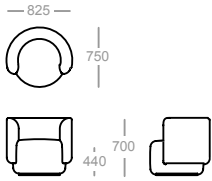

n
a
u

naudesign.com.au
info@naudesign.com.au
@nau_design

dimensions - modules

Single Tub Low Back

2 Seater Low Back

3 Seater Low Back

Single Tub High Back

2 Seater High Back

Modular Inside Curve 90 High Back

Modular Outside Curve 90 High Back

dimensions - configurations

2 Seater Chaise Lounge Closed

3 Seater Chaise Lounge Closed

Modular 1/8th Low Back

Modular Round Edge Right

3 Seater Chaise Lounge Open Right