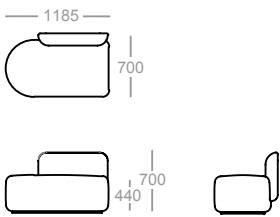

3 Seater High Back

Single Ottoman

2 Seater Ottoman

3 Seater Ottoman

Single Wedge Low Back

Modular Inside Curve 90 Low Back

Modular Outside Curve 90 Low Back

Square Ottoman

Modular Inside Curve 90 High Back

Modular Outside Curve 90 High Back

dimensions - configurations

2 Seater Chaise Lounge Closed

3 Seater Chaise Lounge Closed

Modular 1/8th Low Back

Modular Round Edge Right

3 Seater Chaise Lounge Open Right

Modular 1/8th High Back

Modular Round Edge Left

3 Seater Chaise Lounge Open Left

Lounge End Left

Lounge Split Back Left

Lounge Split Back Right

Square Back