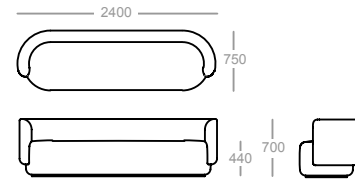

n
a
u

naudesign.com.au
info@naudesign.com.au
@nau_design

dimensions - modules

Single Tub Low Back

2 Seater Low Back

3 Seater Low Back

Single Tub High Back

2 Seater High Back

3 Seater High Back

Single Ottoman

2 Seater Ottoman

3 Seater Ottoman

Single Wedge Low Back

Modular Inside Curve 90 Low Back

Modular Outside Curve 90 Low Back

Square Ottoman