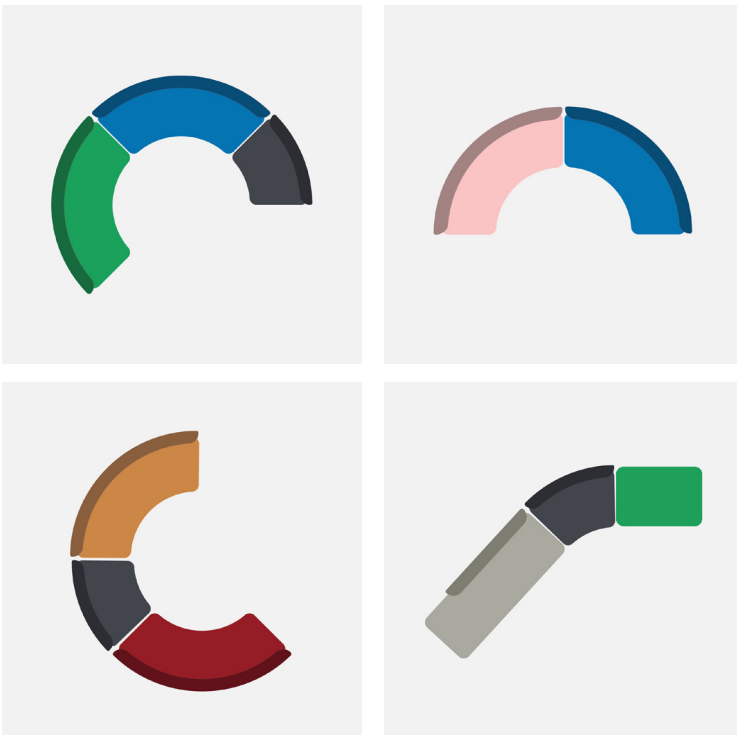

mega tulip

by Adam Goodrum, 2022

Introducing the next iteration of an Australian classic: Mega Tulip by Adam Goodrum.

Designed for the workplace of tomorrow, Mega Tulip features the same organic curves and perfect proportions as its predecessor, Fat Tulip. Suitable for a plethora of commercial environments ranging from flexible workplaces to lobbies to public areas, Mega Tulip has a distinctive softness that also lends itself to residential settings. Allowing for limitless configurations, Mega Tulip is as adaptable as it is graphically interesting. This flexible modular system is comprised of a diverse landscape of elements, from independent sofas and armchairs, to straight or curved segments and high back booths. Create private zones for focus, open spaces for interaction or casual areas for relaxation.

Available in a wide selection of upholstery options, Mega Tulip is a truly versatile sofa system that offers infinite typologies with one singular design language.

variations & dimensions

adam goodrum

A firm believer that every environment is defined by the objects within it, Adam Goodrum designs with the philosophy that an object must therefore justify its existence – through its story and detailing. For this reason, his designs celebrate process and craftsmanship, and accentuate components and joinery to create functional pieces with spirit and personality.

In recent years, Goodrum's work has been awarded a host of design accolades including the NGV Rigg Prize, Vogue x Alessi Design Prize, Indesign Luminary Award and the Idea Awards Editor's Medal. He has also been commissioned to design pieces for several global luxury brands including Veuve Clicquot, Alessi and Cappellini.

n
a
u

naudesign.com.au
info@naudesign.com.au
@nau_design