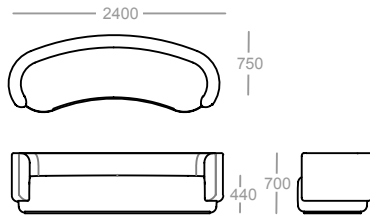

3 Seater High Back

Single Ottoman

2 Seater Ottoman

3 Seater Ottoman

Single Wedge Low Back

Modular Inside Curve 90 Low Back

Modular Outside Curve 90 Low Back

Square Ottoman

Modular Inside Curve 90 High Back

Modular Outside Curve 90 High Back

dimensions - configurations

2 Seater Chaise Lounge Closed

3 Seater Chaise Lounge Closed

Modular 1/8th Low Back

Modular Round Edge Right

3 Seater Chaise Lounge Open Right

Modular 1/8th High Back

Modular Round Edge Left

3 Seater Chaise Lounge Open Left

Lounge End Left

Lounge Split Back Left

Lounge Split Back Right

Square Back