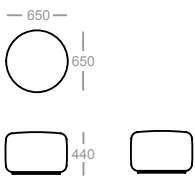

n
a
u

naudesign.com.au
info@naudesign.com.au
@nau_design

dimensions - modules

Single Tub Low Back

2 Seater Low Back

3 Seater Low Back

Single Tub High Back

2 Seater High Back

3 Seater High Back

Single Ottoman

2 Seater Ottoman

3 Seater Ottoman

Single Wedge Low Back

Modular Inside Curve 90 Low Back

Modular Outside Curve 90 Low Back

Square Ottoman