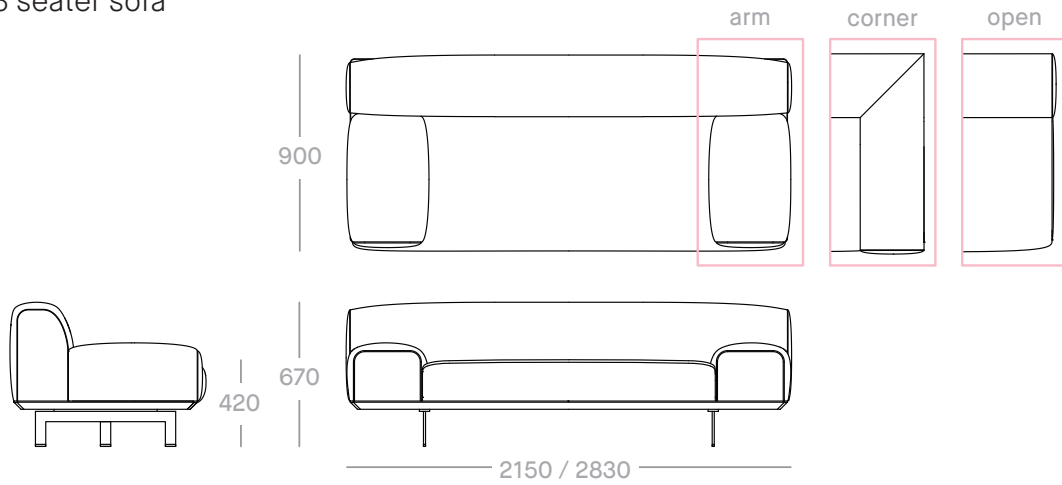

dimensions

2 and 3 seater sofa