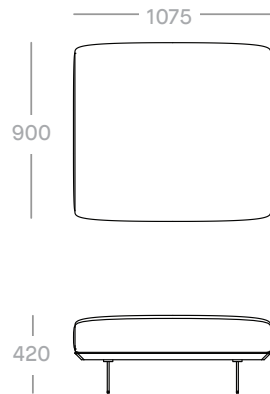

dimensions

2 and 3 seater sofa

curved modules

single seater

ottoman

tables

n
a
ü