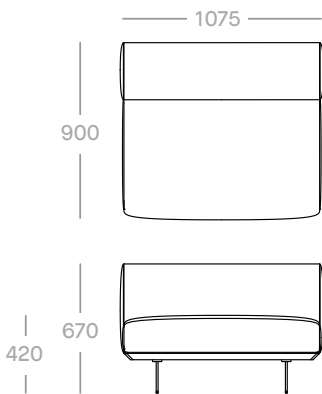

single seater