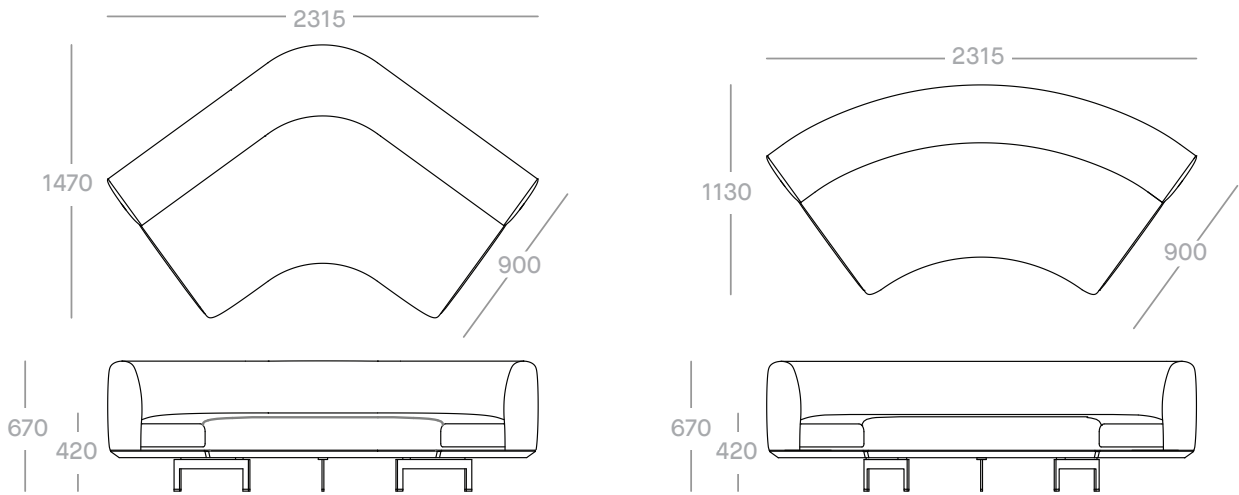

curved modules