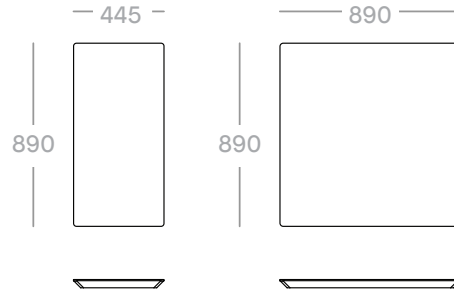

dimensions

2 and 3 seater sofa

curved modules

single seater

ottoman

tables

n
a
ü