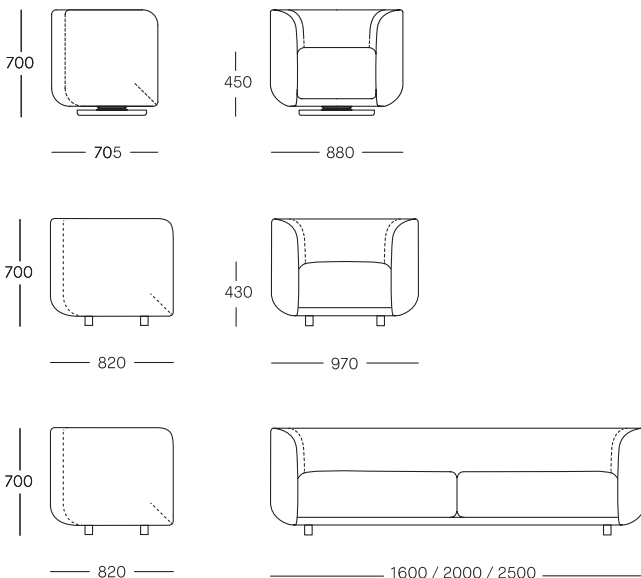

variations & dimensions

fat tulip - 88 armchair with swivel

Upholstery: Selected Mokum Textiles and Pelle leathers

Swivel base: Black

Dimensions: 880W x 705D x 700H mm

other: Fixed feet in solid timber available

fat tulip - armchair

Upholstery: Selected Mokum Textiles and Pelle leathers

Legs: Ash, Black Stained Ash, Oak, Walnut

Dimensions: 970W x 820D x 700H mm

fat tulip - sofa

Upholstery: Selected Mokum Textiles and Pelle leathers

Legs: Ash, Black Stained Ash, Oak, Walnut

Dimensions:

• 2-Seater: 1600W x 820D x 700H mm

• 2.5-Seater: 2000W x 820D x 700H mm

• 3-Seater: 2500W x 820D x 700H mm

adam goodrum

A firm believer that every environment is defined by the objects within it, Adam Goodrum designs with the philosophy that an object must therefore justify its existence – through its story and detailing. For this reason, his designs celebrate process and craftsmanship, and accentuate components and joinery to create functional pieces with spirit and personality.