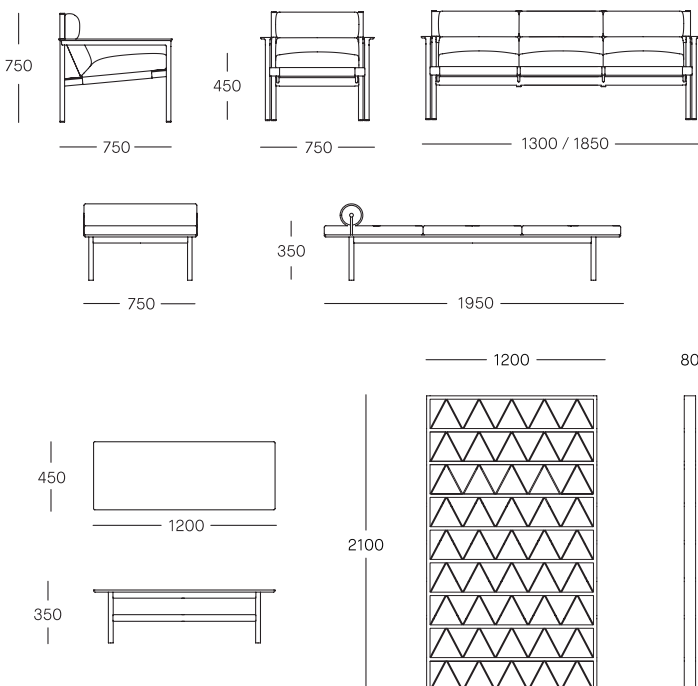

variations & dimensions

bilgola - armchair & sofa

Upholstery: Selected Mokum Textiles and Pelle leathers

Frame: Ash, Black Stained Ash, Oak, Walnut

Armchair: 750W x 750D x 750H mm

2 Seater: 1300W x 750D x 750H mm

3 Seater: 1850W x 750D x 750H mm

bilgola - daybed

Upholstery: Selected Mokum Textiles and Pelle leathers

Frame: Ash, Black Stained Ash, Oak, Walnut

Dimensions: 1950W x 750D x 350H mm

bilgola - coffee table

Finishes: Ash, Black Stained Ash, Oak, Walnut

Dimensions: 1200W x 450D x 350H mm

bilgola - screen

Frame: Ash, Black Stained Ash, Oak, Walnut

Dimensions: 1200W x 80D x 2100H mm

Standalone Screens require steel feet