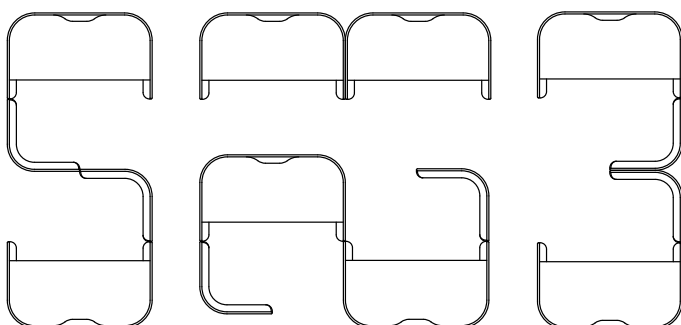

configurations

adam goodrum

A firm believer that every environment is defined by the objects within it, Adam Goodrum designs with the philosophy that an object must therefore justify its existence – through its story and detailing. For this reason, his designs celebrate process and craftsmanship, and accentuate components and joinery to create functional pieces with spirit and personality.

In recent years, Goodrum's work has been awarded a host of design accolades including the NGV Rigg Prize, Vogue x Alessi Design Prize, Indesign Luminary Award and the Idea Awards Editor's Medal. He has also been commissioned to design pieces for several global luxury brands including Veuve Clicquot, Alessi and Cappellini.

n
a
u

naudesign.com.au
info@naudesign.com.au
@nau_design