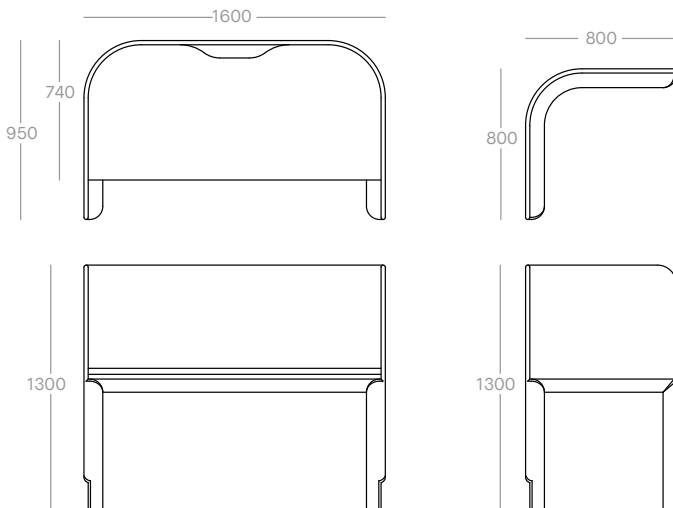

## variations & dimensions

### desk

*Top Finishes:* Timber or Laminate in a variety of finishes

*Upholstery Finishes:* Fabric

*Dimensions:* 950w x 1600l x 1300h

### screen

*Top Finishes:* Timber or Laminate in a variety of finishes

*Upholstery Finishes:* Fabric

*Dimensions:* 800w x 800l x 1300h