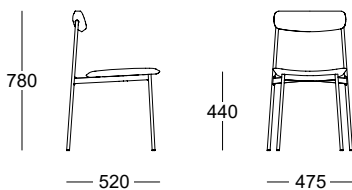

Finishes (Seat): Ash, Black Stained Ash, Oak, Walnut, or

Upholstery in selected Mokum Textiles and Pelle leathers

Dimensions:

• Chair: 475W x 520D x 780H

• Stool 650mm: 465W x 485D x 890H mm

• Stool 750mm: 475W x 490D x 990H mm