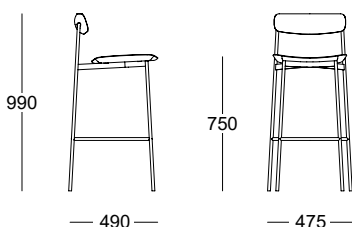

Finishes (Seat): Ash, Black Stained Ash, Oak, Walnut, or

Upholstery in selected Mokum Textiles and Pelle leathers

Dimensions:

• Chair: 475W x 520D x 780H

• Stool 650mm: 465W x 485D x 890H mm

• Stool 750mm: 475W x 490D x 990H mm