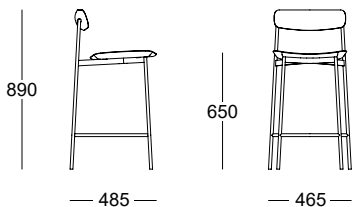

Finishes (Seat): Ash, Black Stained Ash, Oak, Walnut, or

Upholstery in selected Mokum Textiles and Pelle leathers

Dimensions:

• Chair: 475W x 520D x 780H

• Stool 650mm: 465W x 485D x 890H mm

• Stool 750mm: 475W x 490D x 990H mm