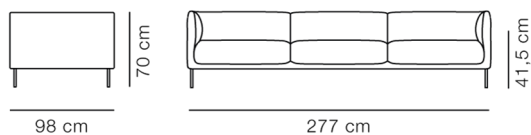

Colours

Wood / metal frame

Black

Stainless steel,
brushed

Upholstery according to current price list.

Fredericia