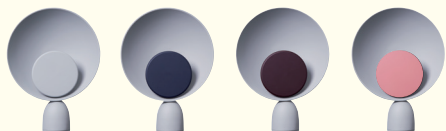

PLEASE WAIT

Design by METTE SCHELDE

BLOOPER

TABLE LAMP

to be

SEATED

PLEASE WAIT

This cheeky table lamp is just asking to be touched. We think it looks like a shepherdess or an angel. Or an oyster. A classic, simple expression. Definitely a 'she'. As with all our designs, tactile interaction is key. The soft light from the hidden LED bulb reflects off the inside of the bowl. Just tilt her 'face' to turn her on or off, brighter or dim.

The BLOOPER is ideal for what the Danes call "krinkelkroge", or nooks and crannies – adaptable and easy to move around, she can provide an intimate livingroom and bedside ambience or spotlight a working surface. If you feel your life has too many corners, this lamp is the perfect antidote.

MATERIALS:

Powder coated steel
LED light source

MEASUREMENTS:

Height: 35 cm
Width: 26 cm
Depth: 7 cm

COLOURS:

ASH GREY

NAVY BLUE

FIG PURPLE