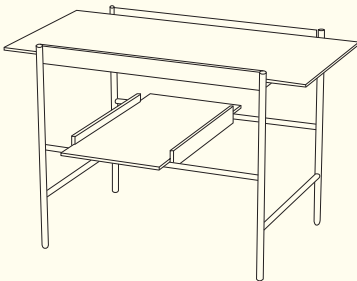

PLEASE WAIT

Design by LAURA BILDE

KANSO

TRAY TABLE

to be

SEATED

PLEASE WAIT

The KANSO tray table has an understated, even austere, metal frame that bears the trays, made from stained black ash wood. Easy to fit together, it's a sturdy yet elegant expression of sculptural form and no-nonsense function. It works as a stand-alone assemblage or a practical side table, and the trays can be turned to shape the ensemble into fresh patterns. The trays can be used on their own, to serve your friends, frame a dish or show a flower.

MATERIALS:

Black stained veneered ash wood trays
on powder coated steel frame.

COLOURS:

Black trays on fig purple frame
Black trays on black frame

MEASUREMENTS:

Height: 40 cm
Width: 60 cm
Depth: 40 cm

PLEASE WAIT to be SEATED A/S