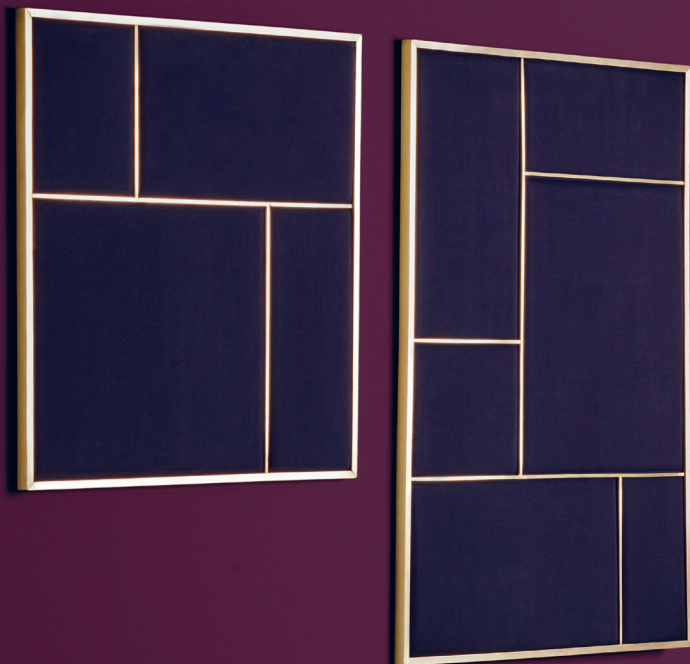

PLEASE WAIT

to be

Design by ALL THE WAY TO PARIS

NOUVEAU PIN

SEATED