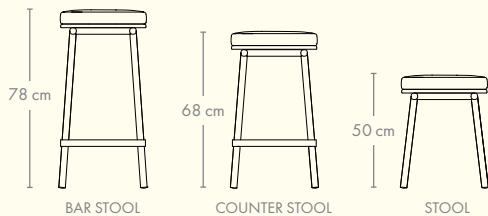

PLEASE WAIT

Design by FAYE TOOGOOD

TUBBY TUBE

STOOLS

to be

SEATED

PLEASE WAIT

With a recognizable tubular approach, the TUBBY TUBE STOOLS build on the same design language as Faye Toogood's iconic SPADE CHAIR. "Tubby yet elegant" is the way to describe the TUBBY TUBE STOOL collection of three heights. A unique composition of bulky round tubes and a chunky soft seat pad - a play on volume meeting a tubular frame that creates a classic yet contemporary expression. Place the stools by your kitchen counter, in a bar or restaurant or wherever you need comfortable yet elegant seating spaces.

MEASUREMENTS:

Width: 40 cm

Depth: 34 cm

MATERIALS:

Frame: Steel

Upholstered seat: Leather

MEASUREMENTS:

Width: 40 cm

Depth: 34 cm

MATERIALS:

Frame: Steel

Wooden seat: Natural ash,

Navy Blue ash or Black ash

PLEASE WAIT to be SEATED A/S

Showroom

Frederiksgade 1, 1. floor