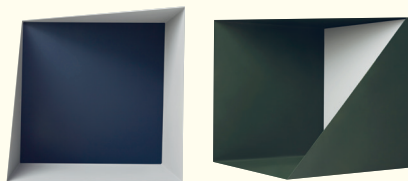

PLEASE WAIT

Simple doesn't have to be uniform, and regular needn't be predictable. These box-shelves certainly come at you from an angle. Distinctive cutaways let you see and access the contents from the side, and their unusual lines means they work great as an ensemble. Rotate one 90 degrees, and the amount of light entering the box subtly changes.

Treat your wall like a canvas by mixing and matching colours – the back plate is magnetic and easy to remove. Whether you're going for cosy, fresh or classic, restrained or exuberant, each colour casts its own aura, depending on the light striking the different colours of the powder-coated steel back plates.

On their own or in combination, they're a striking blend of the practical and aesthetic, a modular shelf system. Straight? No. Straightforward, yes. *skewed'