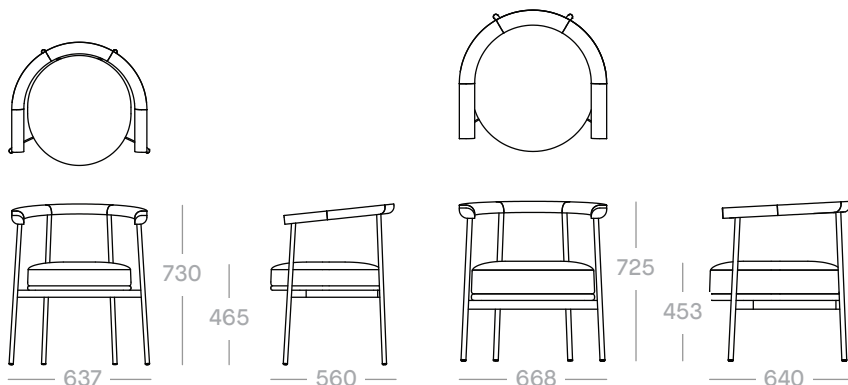

n
a
u

naudesign.com.au
info@naudesign.com.au
@nau_design