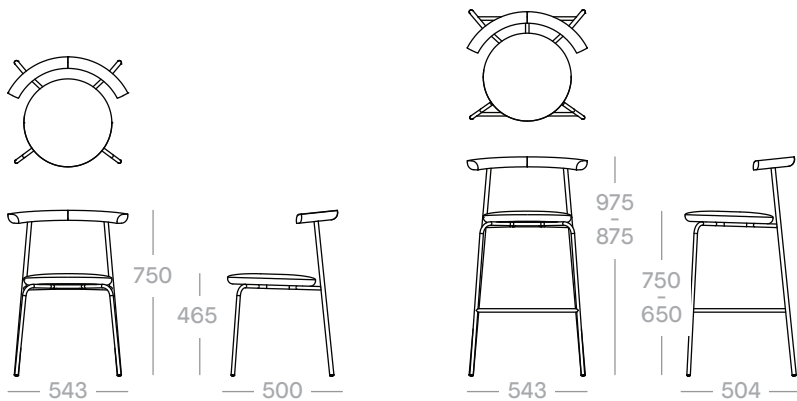

n
a
u

naudesign.com.au
info@naudesign.com.au
@nau_design