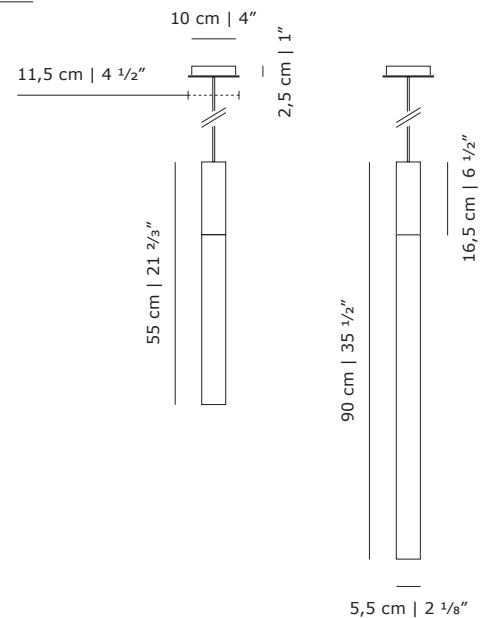

DELIVERY - LAUNCHES AUGUST 2023

Lead time Stock (if backorder: 20 weeks)