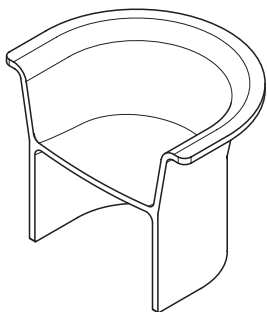

NEW VOLUMES™

Cove

Cove c/o Thomas Coward

The Cove chair is designed to highlight the purity and strength of terracotta.

Two negative shapes are placed on top of each other, one creating lift, the other creating support. The Cove chair evokes the coastal formation that its name derives from; it exists by the absence of matter.

Cove
850 x 625 x 680H
70kg