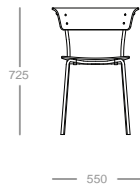

variations & dimensions

soft ply

Timber Finishes: Oak, Black Stained Oak, Walnut

Frame Finishes: Black Powdercoat

Dimensions:

- *Soft Ply Dining Chair:* 550W X 725H X 520D
- *Soft Ply Stool 650H:* 510W X 910H X 540D
- *Soft Ply Stool 750H:* 510W X 1000H X 510D