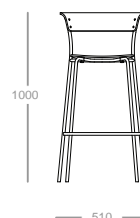

variations & dimensions

soft ply

Timber Finishes: Oak, Black Stained Oak, Walnut

Frame Finishes: Black Powdercoat

Dimensions:

- *Soft Ply Dining Chair:* 550W X 725H X 520D
- *Soft Ply Stool 650H:* 510W X 910H X 540D
- *Soft Ply Stool 750H:* 510W X 1000H X 510D