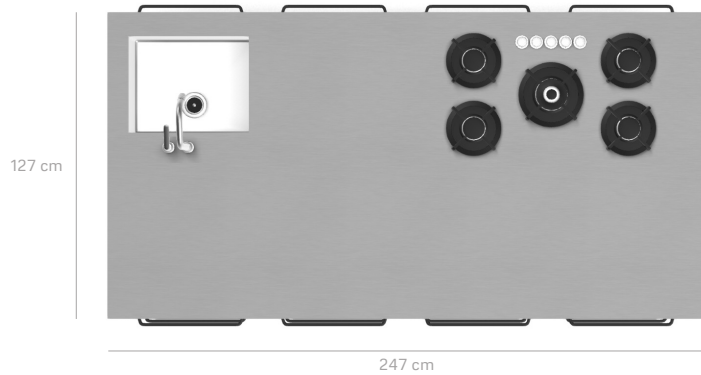

Top view

Side view

Front

Back

Worktop

Worktop Island - 4mm - size 247 - Stainless Steel

Frame color

Island Frame 247, Black

1	Low unit - 3 drawer with cutlery	5	Low unit - large gas w. 4 drawers,
2	Low unit - 3 drawer with cutlery	6	Low unit - dishwasher w. drawer,
3	Low unit - 3 drawer with cutlery	7	Low unit - sink regular, 60, Black -
4	Low unit - 3 drawer with cutlery