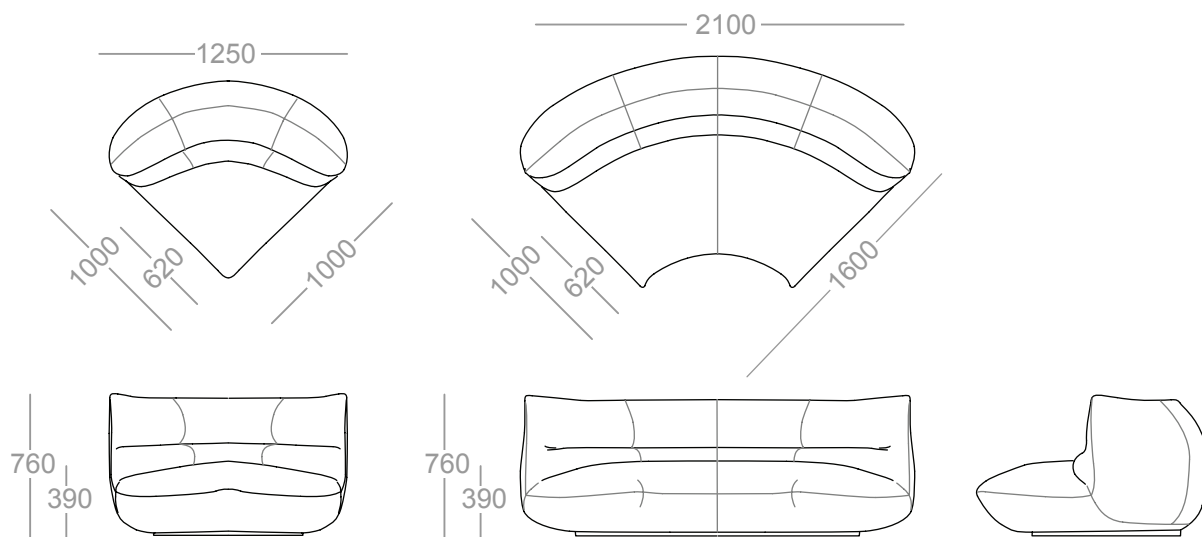

## variations & dimensions

### Selected Fabrics and Leathers

- Armchair: 1100W x 1000D x 760H mm
- Footstool: 800W x 800D x 340H mm

- 2 Seat Sofa: 2050W x 1000D x 760H mm
- 3 Seat Sofa: 2650W x 1000D x 760H mm

n  
a  
u

naudesign.com  
info@naudesign.com  
@nau\_design

- Ottoman module: 950W x 950D x 390H mm
- Single module 950W x 1000D x 760H mm
- Double module: 950W x 1000D x 760H mm

- Left Arm module: 1500W x 1000D x 760H mm
- Right Arm module: 1500W x 1000D x 760H mm

- Small Corner module: 1000W x 1000D x 760H mm
- Large Corner module: 1600W x 1000D x 760H mm

n  
a  
u