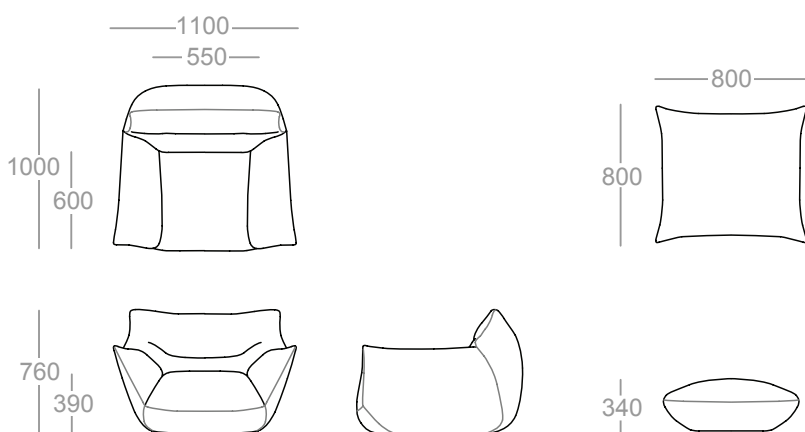

## variations & dimensions

### Selected Fabrics and Leathers

- Armchair: 1100W x 1000D x 760H mm
- Footstool: 800W x 800D x 340H mm

- 2 Seat Sofa: 2050W x 1000D x 760H mm
- 3 Seat Sofa: 2650W x 1000D x 760H mm

n  
a  
u

naudesign.com  
info@naudesign.com  
@nau\_design

- Ottoman module: 950W x 950D x 390H mm
- Single module 950W x 1000D x 760H mm
- Double module: 950W x 1000D x 760H mm

- Left Arm module: 1500W x 1000D x 760H mm
- Right Arm module: 1500W x 1000D x 760H mm

- Small Corner module: 1000W x 1000D x 760H mm
- Large Corner module: 1600W x 1000D x 760H mm

n  
a  
u