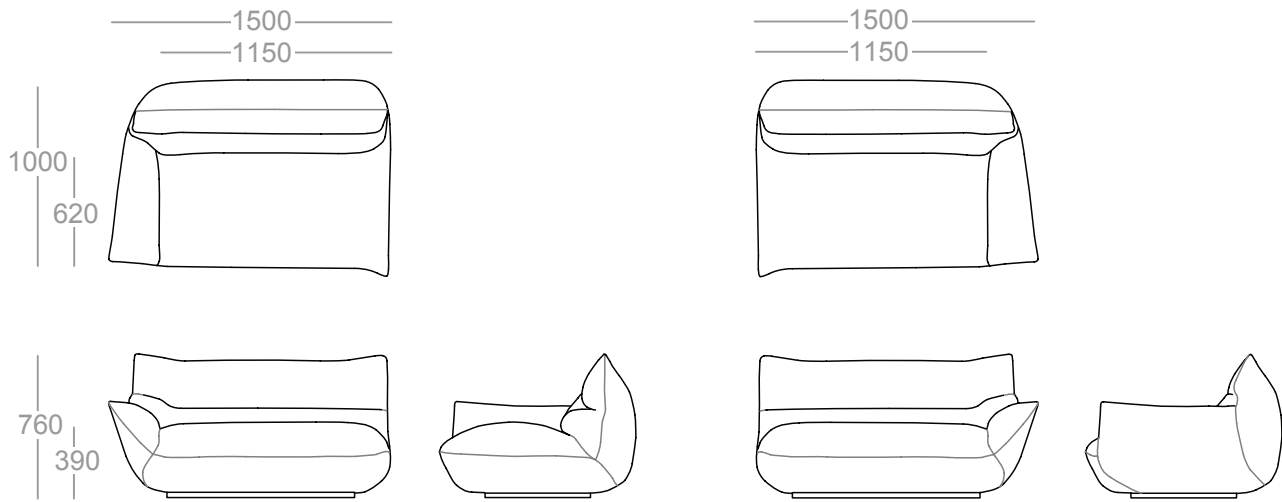

## variations & dimensions

### Selected Fabrics and Leathers

- Armchair: 1100W x 1000D x 760H mm
- Footstool: 800W x 800D x 340H mm

- 2 Seat Sofa: 2050W x 1000D x 760H mm
- 3 Seat Sofa: 2650W x 1000D x 760H mm

n  
a  
u

naudesign.com  
info@naudesign.com  
@nau\_design

- Ottoman module: 950W x 950D x 390H mm
- Single module 950W x 1000D x 760H mm
- Double module: 950W x 1000D x 760H mm

- Left Arm module: 1500W x 1000D x 760H mm
- Right Arm module: 1500W x 1000D x 760H mm

- Small Corner module: 1000W x 1000D x 760H mm
- Large Corner module: 1600W x 1000D x 760H mm

n  
a  
u