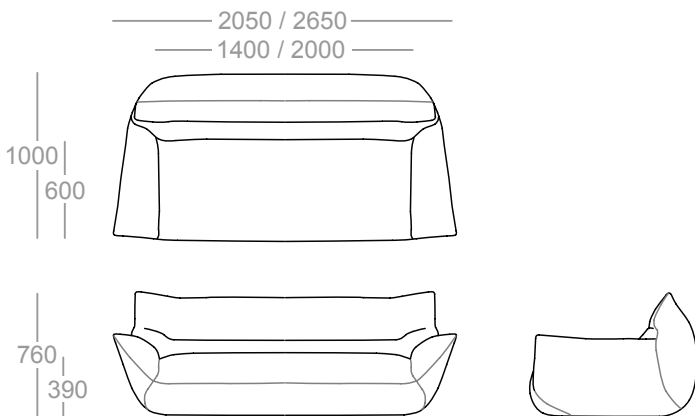

## variations & dimensions

### Selected Fabrics and Leathers

- Armchair: 1100W x 1000D x 760H mm
- Footstool: 800W x 800D x 340H mm

- 2 Seat Sofa: 2050W x 1000D x 760H mm
- 3 Seat Sofa: 2650W x 1000D x 760H mm

- Small Corner module: 1000W x 1000D x 760H mm
- Large Corner module: 1600W x 1000D x 760H mm

n  
a  
u