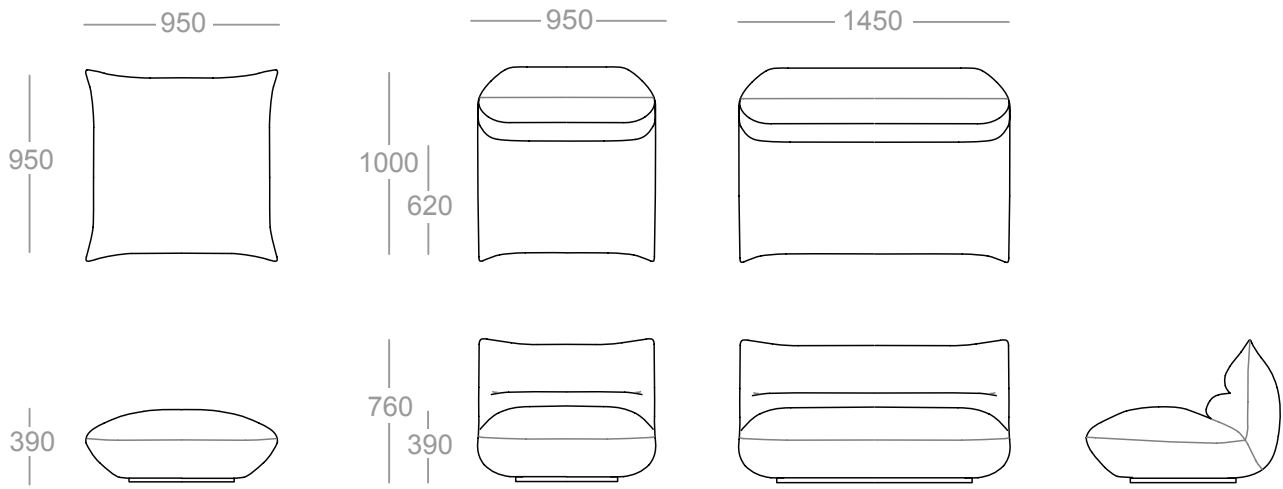

- Ottoman module: 950W x 950D x 390H mm
- Single module 950W x 1000D x 760H mm
- Double module: 950W x 1000D x 760H mm