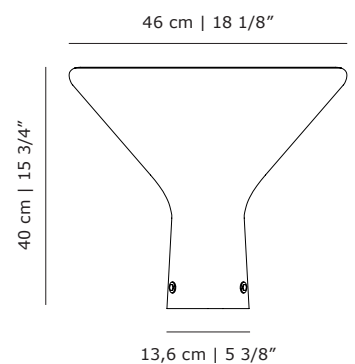

Designed in 1985 by Angelo Mangiarotti, a celebrated Italian architect, sculptor, and designer, the Accelsa lamp embodies a blend of timeless elegance and a contemporary appeal.

Crafted from delicate, hand-made Venetian frosted white glass, the design emits a gentle, diffused light, creating an ambient atmosphere that adds tranquility and charm to any space.

PRODUCT DATA

Design	Angelo Mangiarotti, 1985
Product type	Table lamp
Environment	Indoor
Materials	Mouth blown glass
Light source	E27 10W LED max (not included) Minimum 4W for correct dimmer function
Cord	2m black textile cord with dimmer
Certifications	CE

DELIVERY - LAUNCHES SEPTEMBER 2024

Lead time	Stock

VERSIONS IN STOCK

203724	Accelsa Lamp 230V, EU plug
203752	Accelsa Lamp 230V, UK adapter