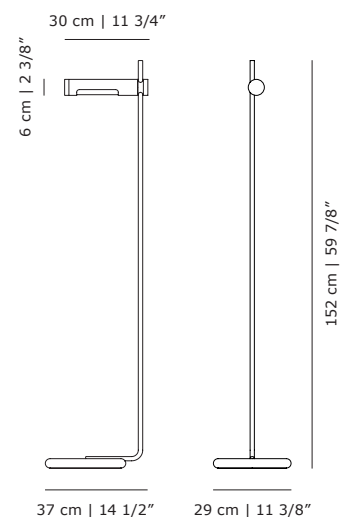

Defined by clean lines and simple construction, the Alola floor lamp by Angelo Mangiarotti transcends the boundaries of time.

The piece features a base crafted from Nero Marquina marble which elevates its design while providing a solid foundation that complements the lamp's frame, available in black powder-coated and chrome steel.

The lamp also includes a dimmer positioned inside the lampshade which allows you to adjust the light intensity simply by touching the lampshade's end.

This feature enhances its practicality and offers users versatile control over the ambience of the light.

PRODUCT DATA

Design	Angelo Mangiarotti. 1970
Product type	Floor lamp
Environment	Indoor
Materials	Base in Nero Marquina marble, stem in powder coated or chromed steel, lamp head in powder coated aluminium
Light source	8W 483 lm 2.700K LED CRI>90 (built-in) ≈50.000 hour lifespan Replaceable by professional
Power supply	Switching 230V/110V (included) EU/UK/AU/US/JP/CN plugs included
Cord	3,5m black rubber cord
Dimmer	Integrated turn-button, stepless
Certifications	CE / UL

DELIVERY - LAUNCHES SEPTEMBER 2025

Lead time	Stock

VERSIONS IN STOCK

203696	Alola Floor lamp, black, 2700K LED
203704	Alola Floor lamp, black/chrome, 2700K LED

Colours