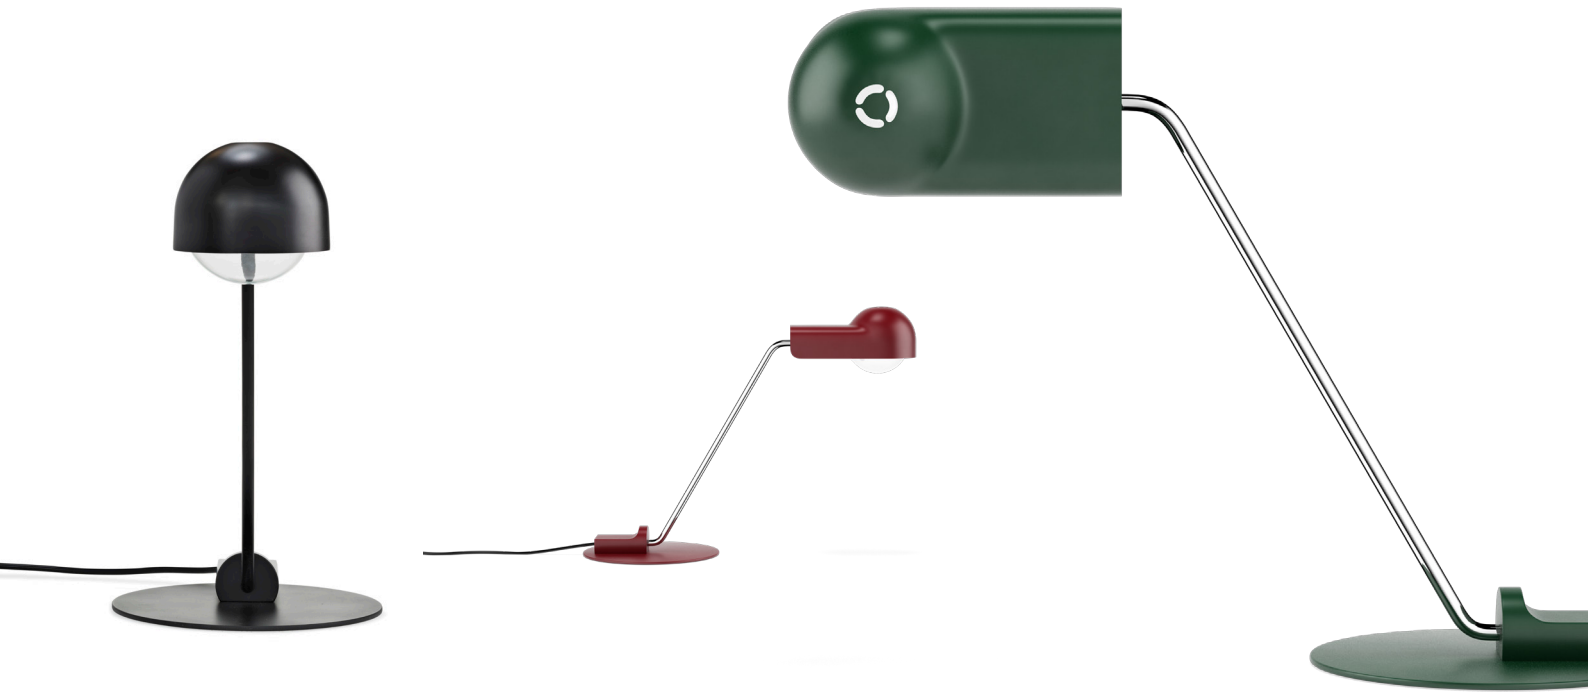

Domo table

Design Joe Colombo

Year 1965

Joe Colombo

Prolific Italian architect and designer Joe Colombo, born Cesare Colombo, believed in democratic and functional design, meant to be used in many different ways - all for the benefit of the user. Ahead of his time, Colombo relied on emerging material and the latest technologies to design futuristic "machines for living", many of which have become icons for a new way of living.

The Domo lamp was originally designed by Italian designer Joe Colombo in 1965. Back then he designed three lamps based on the same core shape. Known for his democratic and functional design, his flexible and convertible furniture meant to be used in many different ways – all to the benefit of the user.

Joe Colombo experimented with new materials and the latest technologies and designed futuristic “machines for living”, many of which have become icons for a new way of living. One of them is Domo. Colombo often rejected sharp corners and straight lines in favour of curvaceous forms.

PRODUCT DATA

Design	Joe Colombo. 1965
Product type	Table lamp
Environment	Indoor
Materials	Brass with brushed surface and clear lacquer or steel with black powder coating or base and lamp head in steel with powder coating, arm in chromed steel
Cord	2m black PVC cord with on/off switch
Light source	E27 Globe, 28W max (not included)
Certifications	CE