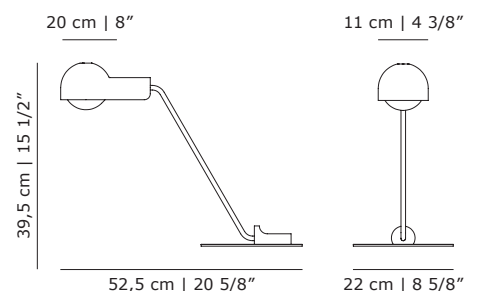

The Domo lamp was originally designed by Italian designer Joe Colombo in 1965. Back then he designed three lamps based on the same core shape. Known for his democratic and functional design, his flexible and convertible furniture meant to be used in many different ways – all to the benefit of the user.

Joe Colombo experimented with new materials and the latest technologies and designed futuristic “machines for living”, many of which have become icons for a new way of living. One of them is Domo. Colombo often rejected sharp corners and straight lines in favour of curvaceous forms.

PRODUCT DATA

Design	Joe Colombo. 1965
Product type	Table lamp
Environment	Indoor
Materials	Brass with brushed surface and clear lacquer or steel with black powder coating or base and lamp head in steel with powder coating, arm in chromed steel
Cord	2m black PVC cord with on/off switch
Light source	E27 Globe, 28W max (not included)
Certifications	CE

DELIVERY

Lead time	Stock

ARTICLE CODES

203766	Domo Table lamp, black/chrome 230V, EU Plug
203767	Domo Table lamp, black/chrome 230V, UK adapter
203769	Domo Table lamp, green/chrome 230V, EU Plug
203770	Domo Table lamp, green/chrome 230V, UK adapter
203771	Domo Table lamp, red/chrome 230V, EU Plug
203773	Domo Table lamp, red/chrome 230V, UK adapter

Colours