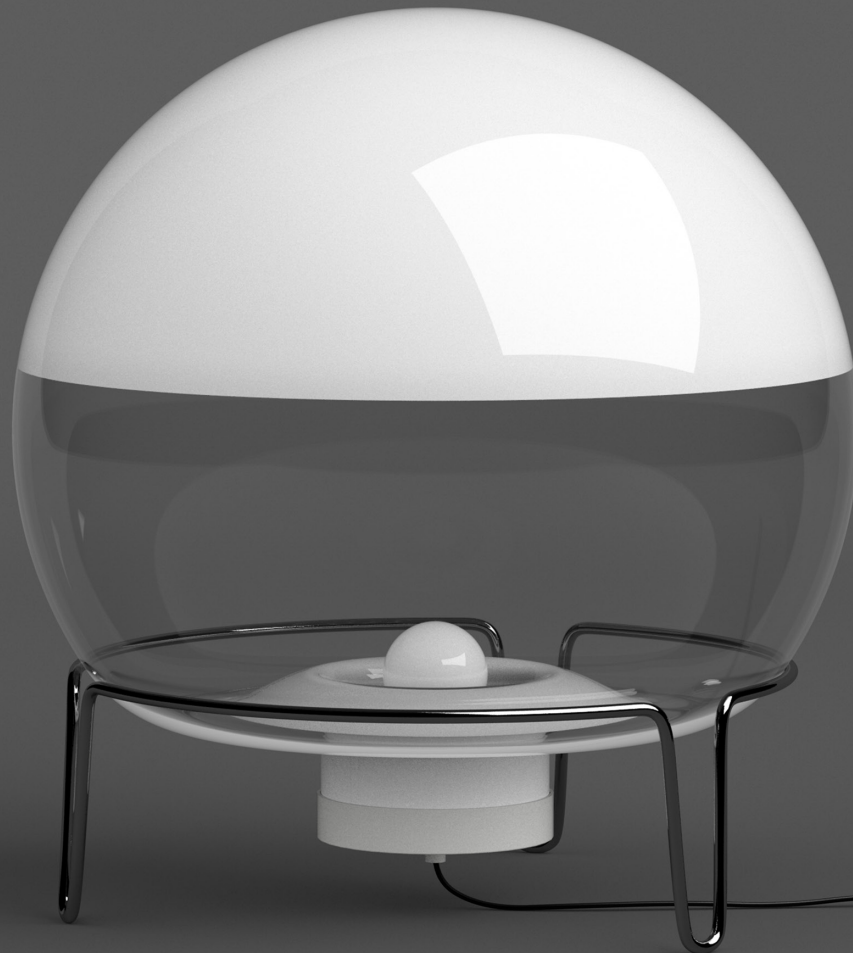

Founded on rebellious curiosity and a passion for the unique, Karakter is a bit out of the ordinary. Always maintaining an international outlook, Karakter presents a striking portfolio of furniture, lighting and objects from designers who have already written the history of design to those who are aspiring to write the future. All designers collaborating with Karakter are curated for their ideas and creativity and shared by all of them is an inspiring level of curiosity and an uncompromising take on their work. Boasting both the relevant and honest, the beautiful, the playful and the expressive, all designs have a clear, undeniable character. Ready to spark curiosity and start conversations.

Head Office

Karakter
Gammel Lundtoftevej 1C
2800 Kongens Lyngby
Denmark

T +45 38 41 41 31
@karaktercopenhagen
info@karakter-copenhagen.com