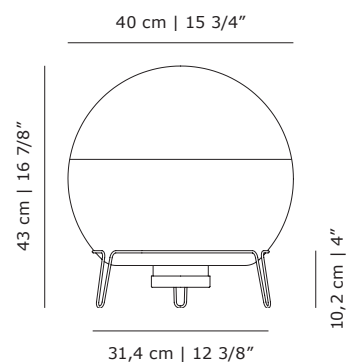

Esteemed Italian architect, sculptor, and designer Angelo Mangiarotti first conceived Sfera in 1968 as a striking lamp that seamlessly blends form and function.

Reissued for the first time, the lamp boasts a uniquely quirky and unconventional aesthetic, offering a refreshing addition to modern spaces while paying homage to Mangiarotti's innovative spirit.

Featuring a chromed metal frame and hand-made Italian glass, Sfera emanates a soft glow that creates a soft and serene ambience, adding a touch of personality wherever placed.

PRODUCT DATA

Design	Angelo Mangiarotti. 1968
Product type	Table lamp
Environment	Indoor
Materials	Base in steel, shade in mouth blown glass
Light source	E27 10W LED max (not included) Minimum 4W for correct dimmer function
Cord	2m black textile cord with dimmer
Certifications	CE

DELIVERY - LAUNCHES SEPTEMBER 2025

Lead time	Stock

VERSIONS IN STOCK

203692	Sfera lamp 230V, EU plug
203751	Sfera lamp 230V, UK adapter