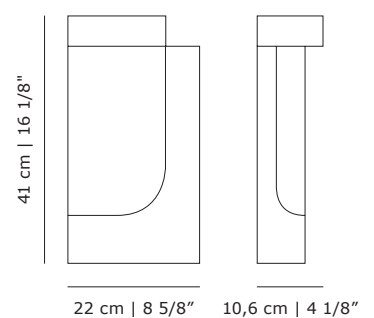

Brimming with character and personality, the Moby 2 lamp by Birgitte Due Madsen and Jonas Trampedach introduces a distinctive new design that builds upon the success of the striking Moby 1.

A central focal point of the lamp is the intriguing void within the structure which delicately encapsulates the light source beneath a small cap. When turned on, the lamp unveils a soft, ambient glow that elegantly permeates the cavity, highlighting the lamp's organic forms.

A perfect fit for modern spaces, Moby 2 features a distinctive character of harmonious and playful contrasts, matched with a refined sculptural design.

PRODUCT DATA

Design	Birgitte Due Madsen & Jonas Trampedach. 2015
Product type	Table lamp
Environment	Indoor
Materials	Acovi acrylic
Cord	2m white rubber cord
Light source	6W 2.700K LED CRI>90 (built-in) ≈50.000 hour lifespan Replaceable by professional
Power supply	Switching 230V/110V (included) EU/UK/AU/US/JP/CN plugs included
Dimmer	Integrated touch, stepless
Certifications	CE / UL

CODES

203714	Moby 1, khaki, 2700K LED
203686	Moby 2, white, 2700K LED
203717	Moby 2, khaki, 2700K LED

DELIVERY

Lead time	Stock

Moby 1

Moby 2