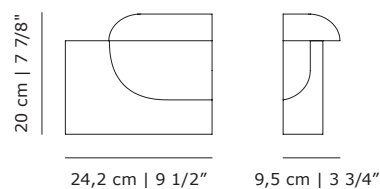

Brimming with character and personality, the Moby 2 lamp by Birgitte Due Madsen and Jonas Trampedach introduces a distinctive new design that builds upon the success of the striking Moby 1.

A central focal point of the lamp is the intriguing void within the structure which delicately encapsulates the light source beneath a small cap. When turned on, the lamp unveils a soft, ambient glow that elegantly permeates the cavity, highlighting the lamp's organic forms.

A perfect fit for modern spaces, Moby 2 features a distinctive character of harmonious and playful contrasts, matched with a refined sculptural design.

PRODUCT DATA

Design	Birgitte Due Madsen & Jonas Trampedach. 2015
Product type	Table lamp
Environment	Indoor
Materials	Acovi acrylic
Cord	2m white rubber cord
Light source	6W 2.700K LED CRI>90 (built-in) ≈50.000 hour lifespan Replaceable by professional
Power supply	Switching 230V/110V (included) EU/UK/AU/US/JP/CN plugs included
Dimmer	Integrated touch, stepless
Certifications	CE / UL

CODES

203714	Moby 1, khaki, 2700K LED
203686	Moby 2, white, 2700K LED
203717	Moby 2, khaki, 2700K LED

DELIVERY

Lead time	Stock

Moby 1

Moby 2