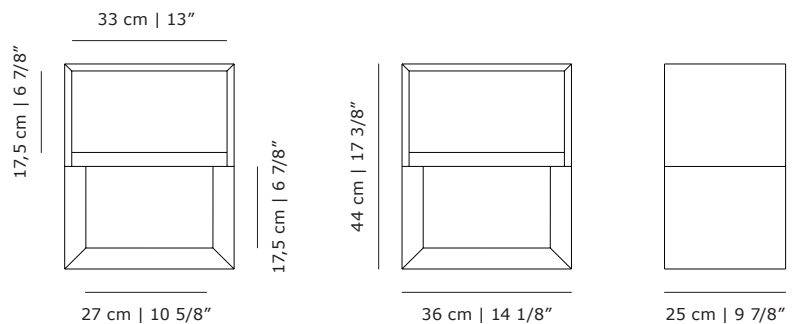

With an unwavering commitment to form and function, Aldo Bakker's Cabinet seamlessly blends utility and elegance and embodies the essence of contemporary craftsmanship. The Cabinet balances precision and simplicity, inviting users to appreciate its geometric logic.

Central to the design are its thoughtful elements, showcasing a deliberate contrast between the slim 1.5cm thick top and the substantial 4.5cm thick base. This intentional juxtaposition creates a captivating visual interplay while it ingeniously carves out a 3cm space for the centrepiece.

Crafted from spruce wood, renowned for its luminous quality, Cabinet adapts to any space. Whether placed as a bedside table or a standalone statement, the design transcends its utilitarian function..

PRODUCT DATA

Design	Aldo Bakker. 2024
Product type	Storage / occasional table
Environment	Indoor
Materials	Spruce, untreated

DELIVERY - LAUNCHES SEPTEMBER 2024

Lead time	Stock

CODES

203821	Cabinet, spruce

Finish