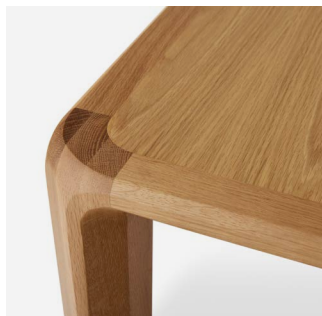

Stool Variations

Stool with Backrest - Black
Oak with Uph Seat & Back

Stool - Black Oak with Uph
Seat

Stool with Backrest - Oak
with Uph Seat & Back

Stool - Oak with Uph Seat

Table Variations

2000W x 1000D x 750H
2400W x 1100D x 750H
2600W x 1100D x 750H
3200W x 1100D x 750H
Custom sizing available

oak
walnut
black stained oak
red oak