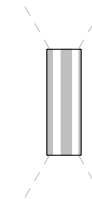

Dancer Cylinder Wall Light Single

9cm Ø x 18cm H
Approx 1kg
6W, 2700K LED
800Lm downlight

Dancer Cylinder Wall Light Double

9cm Ø x 28cm H
Approx 1.5kg
12W, 2700K LED
800Lm up / 800Lm down